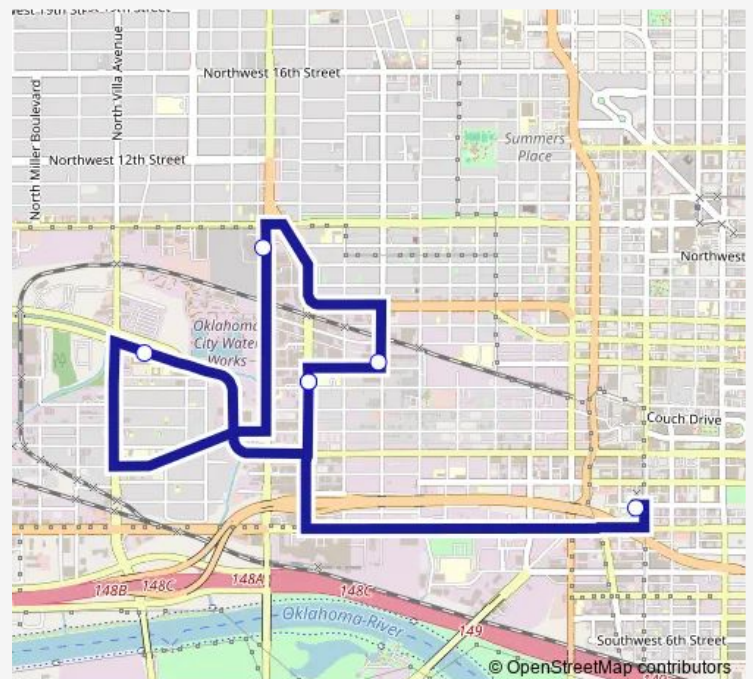

Homeless Alliance Winter Shelter

Salvation Army

2400 General Pershing Blvd

N Virginia AVE @ NW 3RD St

Route schedule

City Rescue Mission — N Virginia AVE @ NW 3RD St

Monday 06:10

Tuesday 06:10

Wednesday 06:10

Thursday 06:10

Friday 06:10

Saturday 06:10

Sunday 06:10

Route info

Direction: City Rescue Mission

Stops: 6

Trip Duration: 1 hour 35 min

300 — Winter Shuttle 1

Direction

N Virginia AVE @ NW 3RD St — City Rescue Mission

5 stops

[Open route schedule](#)

N Virginia AVE @ NW 3RD St

Homeless Alliance Winter Shelter

Salvation Army

2400 General Pershing Blvd

City Rescue Mission

Route schedule

N Virginia AVE @ NW 3RD St — City Rescue Mission

Monday	16:15
Tuesday	16:15
Wednesday	16:15
Thursday	16:15
Friday	16:15
Saturday	16:15
Sunday	16:15