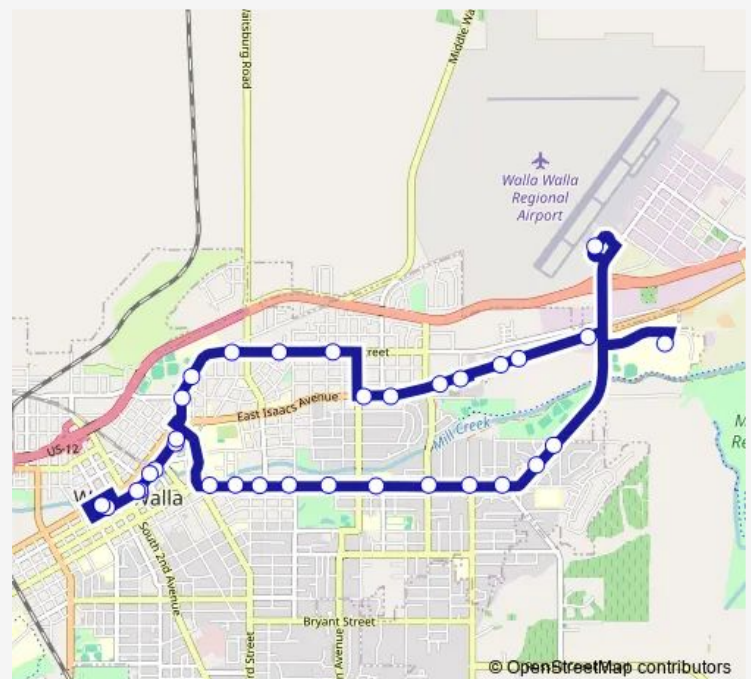

### Route schedule

Walla Walla Transit Center — Walla Walla Transit Center

Monday 17:45-20:45

Tuesday 17:45-20:45

Wednesday 17:45-20:45

Thursday 17:45-20:45

Friday 17:45-20:45

Saturday 10:45-17:30

### Route info

Direction: Walla Walla Transit Center

Stops: 34

Trip Duration: 0 hour 40 min

300 — East Loop

Alder & School Ave.

Alder & Wilbur

Alder & Bridge