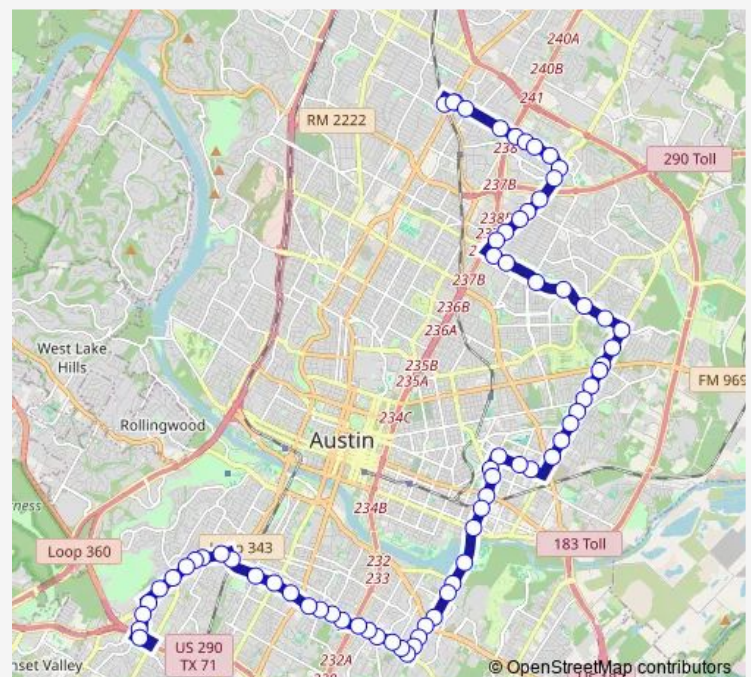

1313 Oltorf/Schriber

1605 Oltorf/IH 35

1747 Oltorf/Parker

Route schedule

Westgate Transit Center - B — 703 St Johns/Lamar

Monday 05:07-21:24

Tuesday 05:07-21:01

Wednesday 05:07-21:01

Thursday 05:07-21:01

Friday 05:07-21:01

Saturday 20:54-21:24

Sunday —

Route info

Direction: Westgate Transit Center - B

Stops: 69

Trip Duration: 1 hour 16 min

300 — 300-Springdale/Oltorf

Oltorf/Burleson

2195 Oltorf/Willow Creek

2433 Pleasant Valley/Oltorf

2209 Pleasant Valley/Sheringham

1717 Pleasant Valley/Riverside

1225 Pleasant Valley/Elmont

1100 Pleasant Valley/Lakeshore