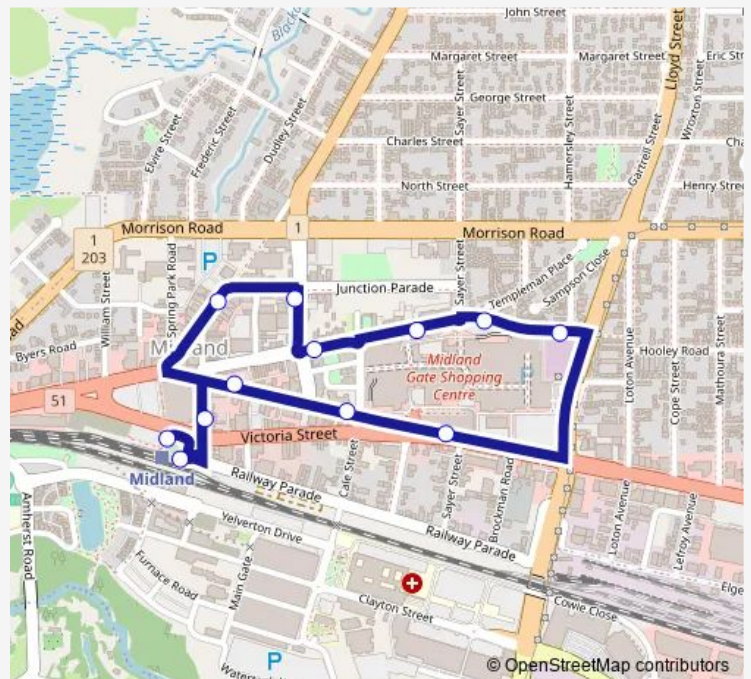

Direction

Midland Stn Stand 5 — Midland Stn Stand 1

12 stops

[Open route schedule](#)

Midland Stn Stand 5

Great Eastern Hwy Before Tuohy L

Great Eastern Hwy Before Cale St

Great Eastern Hwy Before Sayer St

The Crescent After Mellar Ct

The Crescent Before Templeman Pl

The Crescent After Sayer St

The Crescent After Viveash Rd

Keane St Before The Avenue

Old Great Northern Hwy After The Avenue

Helena St Before Victoria St

Midland Stn Stand 1

Route schedule

Midland Stn Stand 5 — Midland Stn Stand 1

Monday	09:00-17:00
Tuesday	09:00-17:00
Wednesday	09:00-17:00
Thursday	09:00-21:00
Friday	09:00-17:00
Saturday	09:20-17:00
Sunday	—

Route info

Direction: Midland Stn Stand 5

Stops: 12

Trip Duration: 0 hour 18 min

300 Bus time schedules and route maps are available in an offline PDF at busmaps.com. Use the busmaps.com website to see live bus times, train schedule or subway schedule, and step-by-step directions for all public transit in Perth