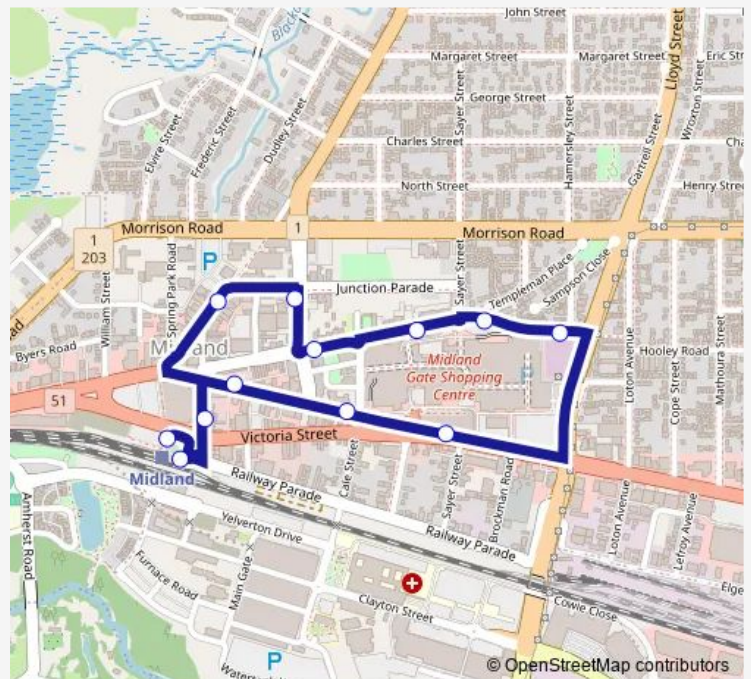

Direction

Midland Stn Stand 5 — Midland Stn Stand 1

12 stops

[Open route schedule](#)

Midland Stn Stand 5

Great Eastern Hwy Before Tuohy L

Great Eastern Hwy Before Cale St

Great Eastern Hwy Before Sayer St

The Crescent After Mellar Ct

The Crescent Before Templeman Pl

The Crescent After Sayer St

The Crescent After Viveash Rd

Keane St Before The Avenue

Old Great Northern Hwy After The Avenue

Helena St Before Victoria St

Midland Stn Stand 1

Route schedule

Midland Stn Stand 5 — Midland Stn Stand 1

Monday	09:00-17:00
Tuesday	09:00-17:00
Wednesday	09:00-17:00
Thursday	09:00-21:00
Friday	09:00-17:00
Saturday	09:20-17:00
Sunday	—

Route info

Direction: Midland Stn Stand 5

Stops: 12

Trip Duration: 0 hour 18 min

300 Bus time schedules and route maps are available in an offline PDF at busmaps.com. Use the busmaps.com website to see live bus times, train schedule or subway schedule, and step-by-step directions for all public transit in Perth