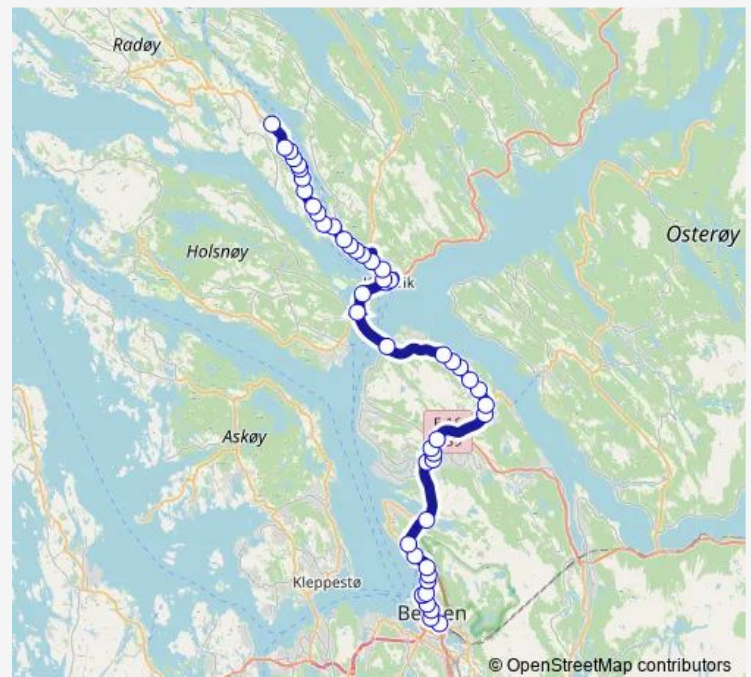

Local Bus Service 300 Knarvik-Åsane-Bergen

[Go to website](#)

Direction

Bergen busstasjon — Knarvik terminal

33 stops

[Open route schedule](#)

Bergen busstasjon

Festplassen

Torget

Bryggen

Bontelabo

Skutevikstorget

Sandvikstorget

Ludebryggen

Munkebotn

Gamle Bergen

Handelshøyskolen

Eidsvåg E39

Åsane terminal

Rollandskrysset

Litleåskrysset

Salhuskrysset

Ikea Åsane

Haukåsvegen

Myrsæter

Haukåsskogen

Almåsvegen

Route schedule

Bergen busstasjon — Knarvik terminal

Monday	—
Tuesday	—
Wednesday	—
Thursday	—
Friday	25:00⁺¹
Saturday	25:00⁺¹
Sunday	—

Route info

Direction: Bergen busstasjon

Stops: 33

Trip Duration: 0 hour 55 min

■ 300 — Knarvik-Åsane-Bergen

BusMaps