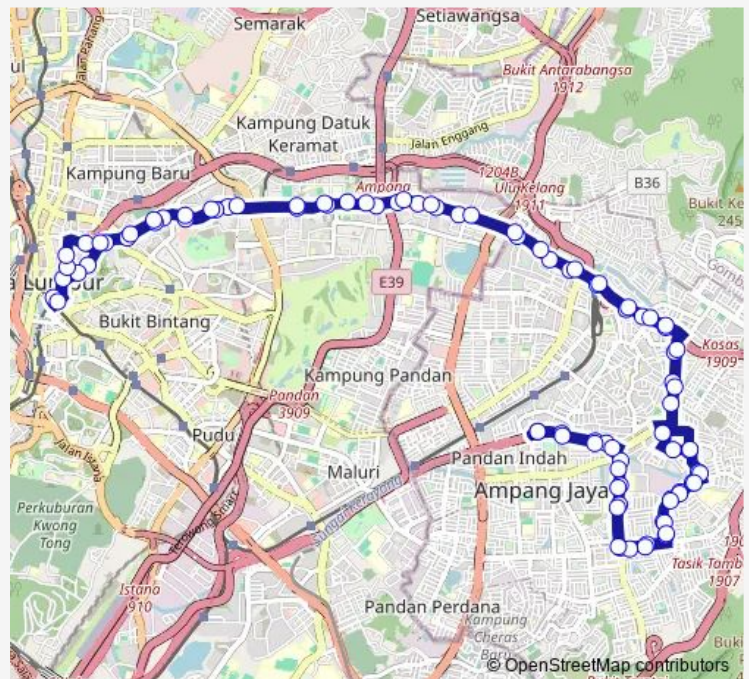

Aj322 SMK Bandar Baru Ampang

Aj52 HUB SRI Nilam

Perumahan JLN Wawasan 3/2

Route schedule

Aj468 HUB Pandan Indah — Aj468 HUB Pandan Indah

Monday 05:00-22:15

Tuesday 05:00-22:15

Wednesday 05:00-22:15

Thursday 05:00-22:15

Friday 05:00-22:15

Saturday 05:20-21:15

Sunday 05:20-21:15

Route info

Direction: Aj468 HUB Pandan Indah

Stops: 89

Trip Duration: 1 hour 20 min