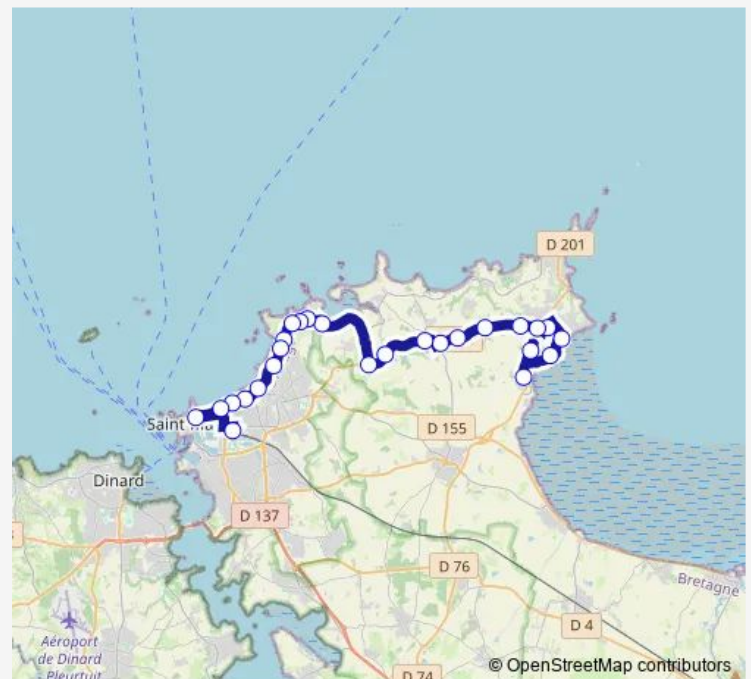

Port de la Houle

Cancale Eglise

René Cassin

Petites Croix

Prés Bosgers

Hérican

Clos Cochet

La Forêt

Place du Marché

Mettrie aux Louets

La Secouette

Les Ilôts

Rothéneuf Centre

Tesserie

Nicet

Pont

Thursday 07:00

Friday 07:00

Saturday —

Sunday —

Route info

Direction: Terrelabouët

Stops: 26

Trip Duration: 0 hour 51 min

300 — Ligne 300

Courtoisville

Pasteur

Digue

Intra-Muros

Gares

300 Bus time schedules and route maps are available in an offline PDF at busmaps.com. Use the busmaps.com website to see live bus times, train schedule or subway schedule, and step-by-step directions for all public transit in Saint-Malo