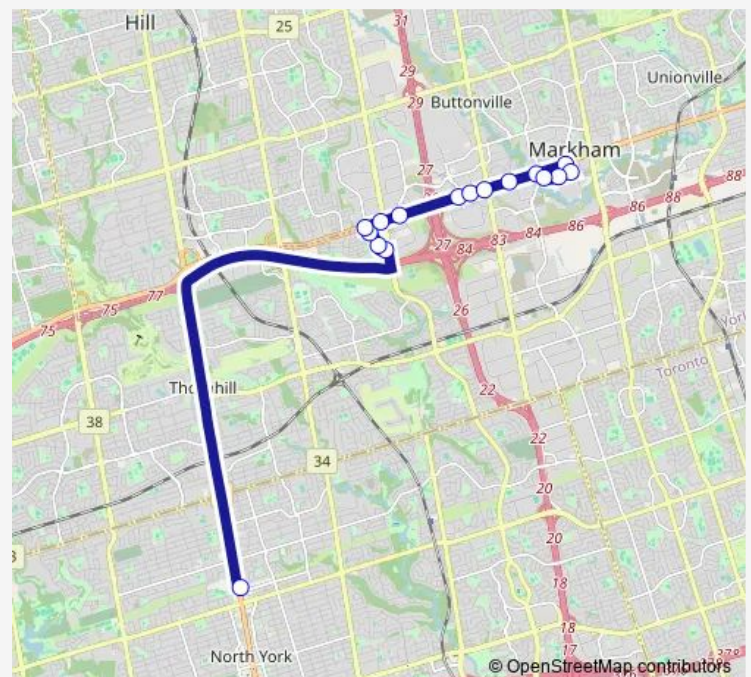

Clegg RD / South Town Centre Blvd

Highway 7 / Rodick Rd

Highway 7 / Montgomery Ct

Highway 7 / Woodbine Av

Highway 7 / Frontenac Dr

Highway 7 / Allstate Pkwy

Highway 7 / East Beaver Creek

Highway 7 / Leslie St

Commerce Valley DR / Highway 7

Commerce Valley DR Stop # 2919

Commerce Valley DR / South Park Rd

Commerce Valley DR / Leslie St

Finch GO BUS Terminal Platform 11

Route schedule

Clegg RD Stop # 6751 — Finch GO BUS Terminal Platform 11

Monday 15:55-18:21

Tuesday 15:55-18:21

Wednesday 15:55-18:21

Thursday 15:55-18:21

Friday 15:55-18:21

Saturday —

Sunday —

Route info

Direction: Clegg RD Stop # 6751

Stops: 15

Trip Duration: 0 hour 43 min

300 — Business Express

Direction

Finch GO BUS Terminal Platform 11 — Clegg RD Stop # 6766

16 stops

[Open route schedule](#)