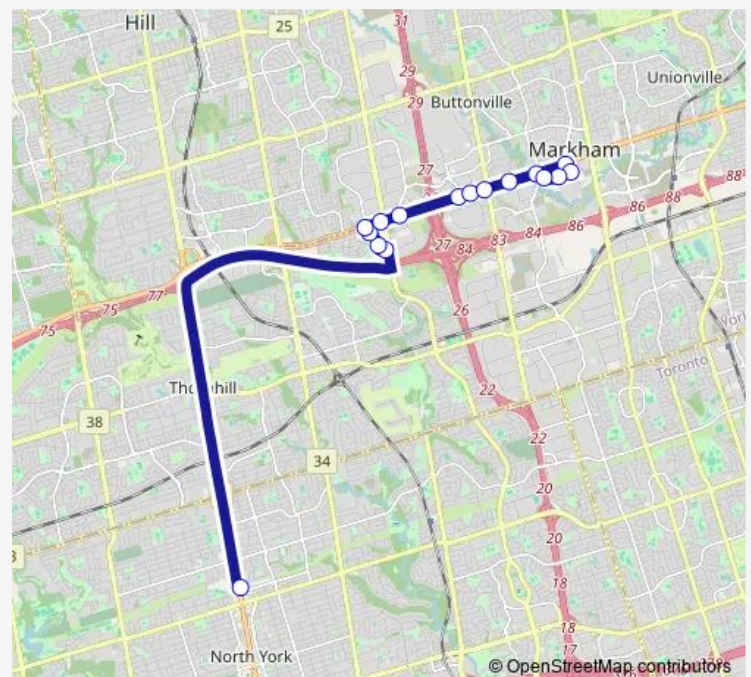

Commerce Valley DR / Highway 7

Commerce Valley DR Stop # 2919

Commerce Valley DR / South Park Rd

Commerce Valley DR / Leslie St

Finch GO BUS Terminal Platform 11

Route schedule

Clegg RD Stop # 6751 — Finch GO BUS Terminal Platform 11

Monday 15:55-18:21

Tuesday 15:55-18:21

Wednesday 15:55-18:21

Thursday 15:55-18:21

Friday 15:55-18:21

Saturday —

Sunday —

Route info

Direction: Clegg RD Stop # 6751

Stops: 15

Trip Duration: 0 hour 43 min

300 — Business Express

Direction

Finch GO BUS Terminal Platform 11 — Clegg RD Stop # 6766

16 stops

[Open route schedule](#)

Finch GO BUS Terminal Platform 11

Commerce Valley DR / Leslie St

Commerce Valley DR / South Park Rd

Commerce Valley DR Stop # 3191

Commerce Valley DR / Highway 7

Highway 7 / Leslie St

Highway 7 / Commerce Valley DR East