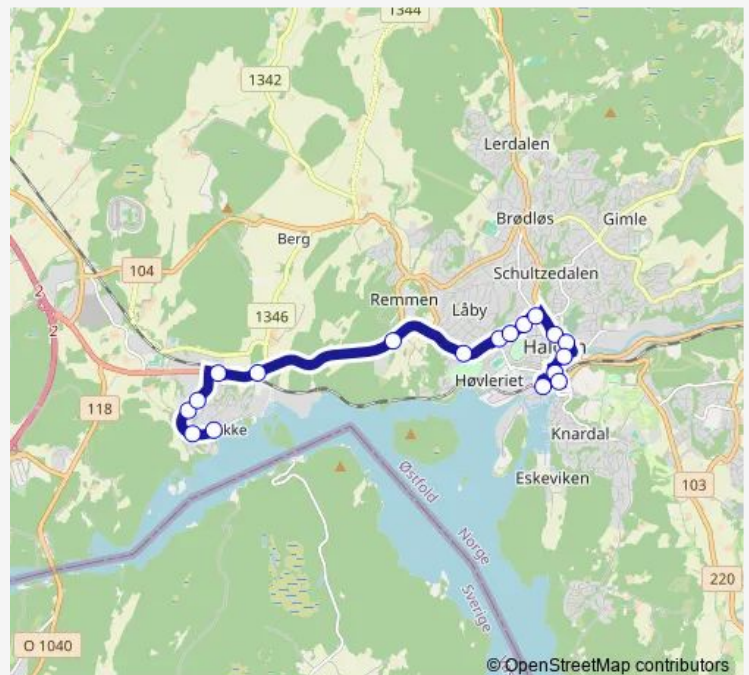

Isebakke — Halden bussterminal

Monday 06:00-06:30

Tuesday 06:00-06:30

Wednesday 06:00-06:30

Thursday 06:00-06:30

Friday 06:00-06:30

Saturday —

Sunday —

Route info

Direction: Isebakke

Stops: 18

Trip Duration: 0 hour 15 min

■ 300 — Halden-Isebakke

BusMaps

Direction

Isebakke — Halden bussterminal