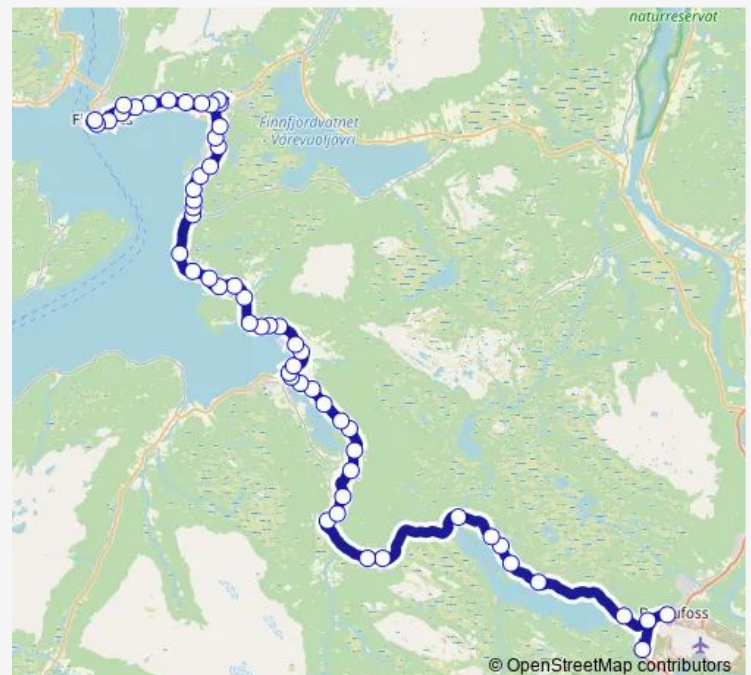

Friday 15:20

Saturday —

Sunday —

Route info

Direction: Sørreisa sentralskole

Stops: 13

Trip Duration: 0 hour 12 min

■ 300 — Finnsnes-Sørreisa-Bardufoss

Direction

Finnsnes kai — Sørreisa sentralskole

38 stops

[Open route schedule](#)

Finnsnes kai

Hans Karolius veg

Finnsnes barneskole

Olderhamna