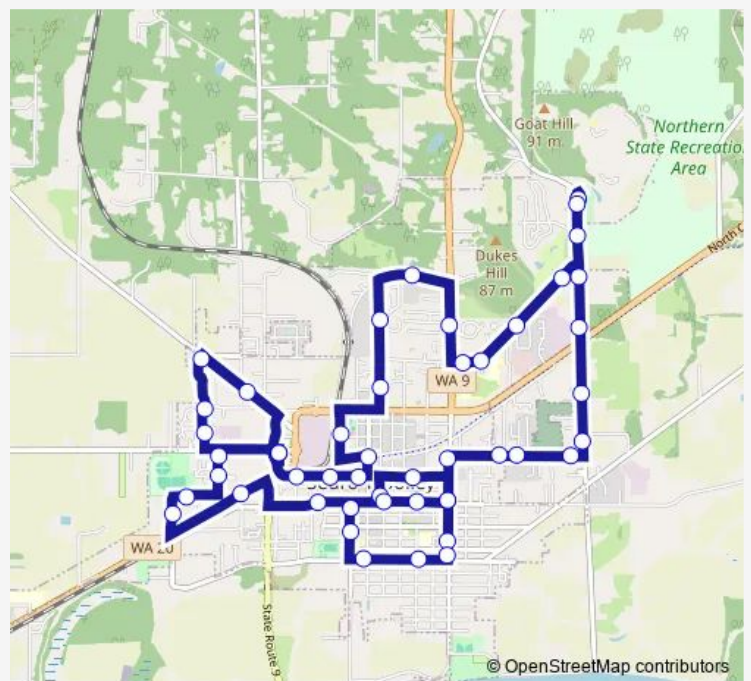

## Bus 300 Route 300

[Go to website](#)

**Direction**  
 Sedro Woolley Park and Ride — Sedro Woolley Park and Ride

48 stops

[Open route schedule](#)

- Sedro Woolley Park and Ride
- Ferry and Borseth St
- Ferry East of Eastern
- Ferry and Murdock
- Puget & Northern
- Sedro-Woolley City Hall
- Reed St and Hyatt Place
- Reed St. across from Valley View Mobile Home Park
- Sapp Road and Brickyard Blvd
- SR 9 south Cultus Mountain Dr.
- Mcgarigle Road & Township Street
- Mcgarigle at Evergreen Elementary School
- Mcgarigle at Parkland Loop
- Mcgarigle near Calkins Place
- Fruitdale Rd. near Job Corps
- Fruitdale Rd. near Wildflower
- Fruitdale Rd. and Portobello Ave.
- Fruitdale Road and Mcgarigle Road
- Fruitdale Road and Highway 20
- Fruitdale Road and Fair Lane
- Helping Hands Food Bank

### Route schedule

Sedro Woolley Park and Ride — Sedro Woolley Park and Ride

Monday	05:45-19:45
Tuesday	05:45-19:45
Wednesday	05:45-19:45
Thursday	05:45-19:45
Friday	05:45-19:45
Saturday	07:45-16:45
Sunday	07:45-16:45

### Route info

Direction: Sedro Woolley Park and Ride

Stops: 48

Trip Duration: 0 hour 47 min

300 — Route 300

Wicker Road and Fruitdale Road westbound

Wicker Rd. at Pierce Lane

Wicker Rd. at Claybrook

Township St & Wicker Rd

Township at State St.

Township between Nelson & Bennett

Township near Jameson

Jameson Street and 7th Street westbound

Jameson Street and 4th Street

Sedro-Woolley High School

3rd and State Street