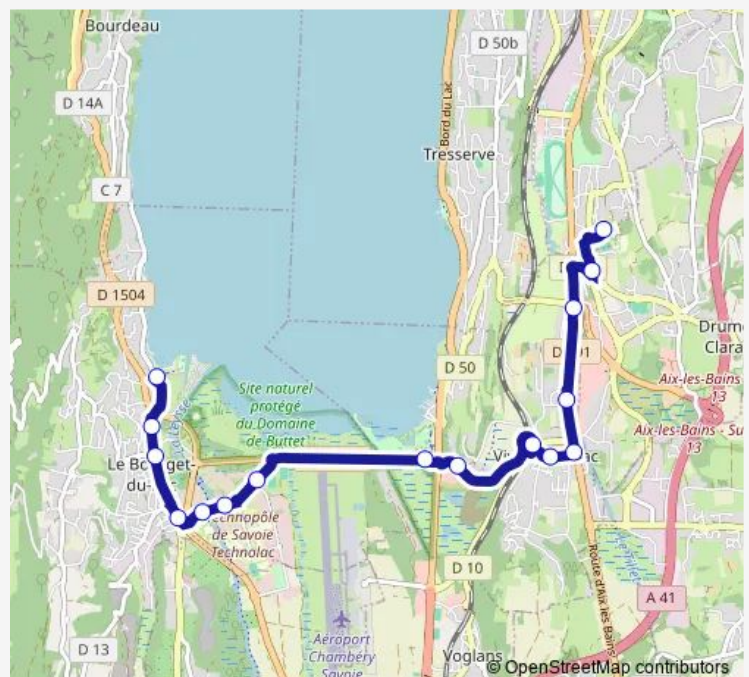

Passerelle

La Traverse

Pouli

Mairie Le Bourget

Bel Air

Plage du Bourget

Route schedule

Lycée Marlioz — Plage du Bourget

Monday 16:49-17:35

Tuesday 16:49-17:35

Wednesday 12:05

Thursday 16:49-17:35

Friday 16:49-17:35

Saturday —

Sunday —

Route info

Direction: Lycée Marlioz

Stops: 16

Trip Duration: 0 hour 20 min

300 — Plage du Bourget - Lycée Marlioz

Direction

Plage du Bourget — Lycée Marlioz

16 stops

[Open route schedule](#)

Sunday —

Route info

Direction: Plage du Bourget

Stops: 16

Trip Duration: 0 hour 20 min

300 Bus time schedules and route maps are available in an offline PDF at busmaps.com. Use the busmaps.com website to see live bus times, train schedule or subway schedule, and step-by-step directions for all public transit in Viviers-du-Lac