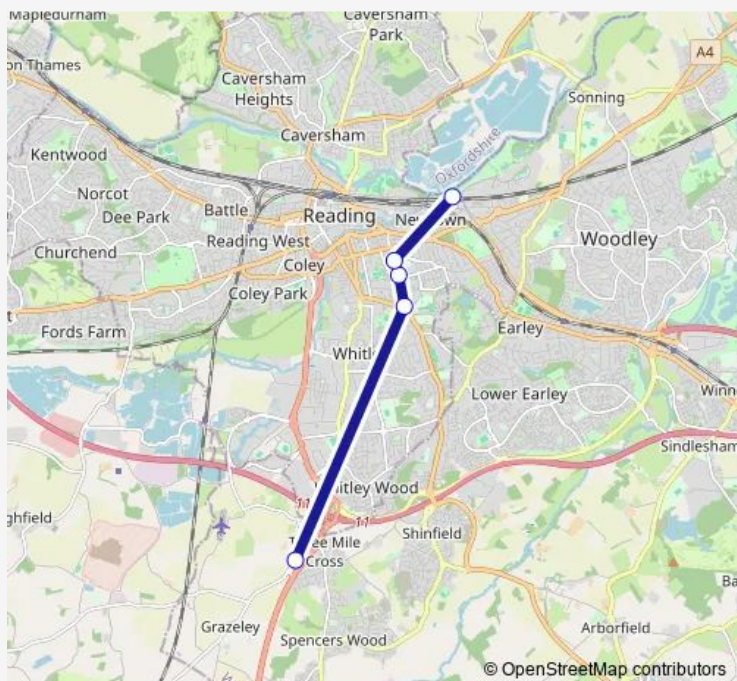

### Direction

Mereoak Lane - Park & Ride — Thames Valley P&R

5 stops

[Open route schedule](#)

Mereoak Lane - Park & Ride

Christchurch Green

RBH South Wing

RBH Main Entrance

### Route schedule

Mereoak Lane - Park & Ride — Thames Valley P&R

Monday 06:25-18:55

Tuesday 06:25-18:55

Wednesday 06:25-18:55

Thursday 06:25-18:55

Friday 06:25-18:55

Saturday —

### Route info

Direction: Mereoak Lane - Park & Ride

Stops: 5

Trip Duration: 0 hour 27 min

■ 300 — Mereoak - Thames Valley P&R via RBH

### Route info

Direction: Thames Valley P&R

Stops: 5

Trip Duration: 0 hour 34 min

300 Bus time schedules and route maps are available in an offline PDF at busmaps.com. Use the busmaps.com website to see live bus times, train schedule or subway schedule, and step-by-step directions for all public transit in Reading