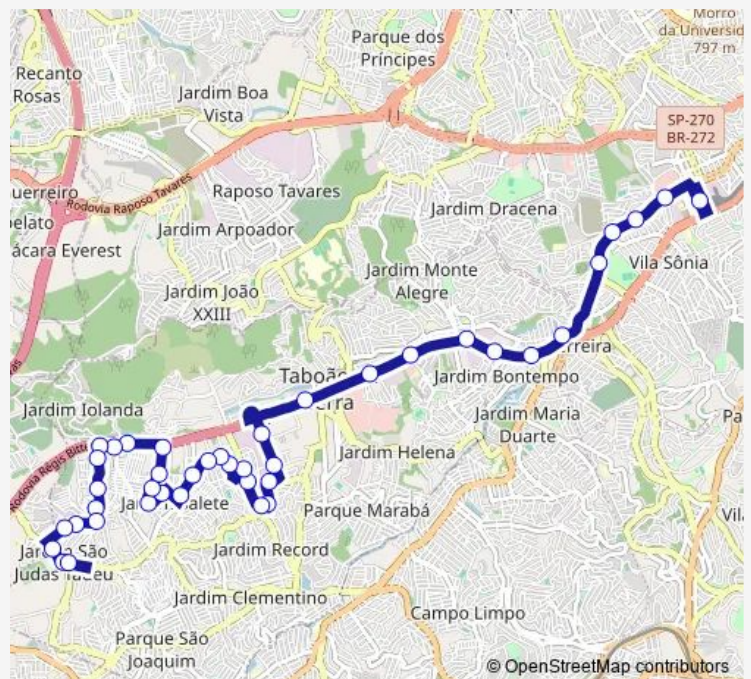

Route schedule

Terminal do Metro Vila Sonia — Rua Vicente Leporace 361

Monday 00:00-23:40

Tuesday 00:00-23:40

Wednesday 00:00-23:40

Thursday 00:00-23:40

Friday 00:00-23:40

Saturday 00:20-23:35

Sunday 00:35-23:55

Route info

Direction: Terminal do Metro Vila Sonia

Stops: 41

Trip Duration: 0 hour 45 min

300 — Taboao DA Serra (Jardim SAO Judas Tadeu) - SAO Paulo (Metro Vila Sonia)

Av. Campinas (Oposto ao n 438)

Friday 00:25-23:55

Saturday 04:30-23:45

Sunday 00:05-23:25

Route info

Direction: Rua Vicente Leporace 361

Stops: 25

Trip Duration: 0 hour 35 min

300 Bus time schedules and route maps are available in an offline PDF at busmaps.com. Use the busmaps.com website to see live bus times, train schedule or subway schedule, and step-by-step directions for all public transit in Taboao da Serra