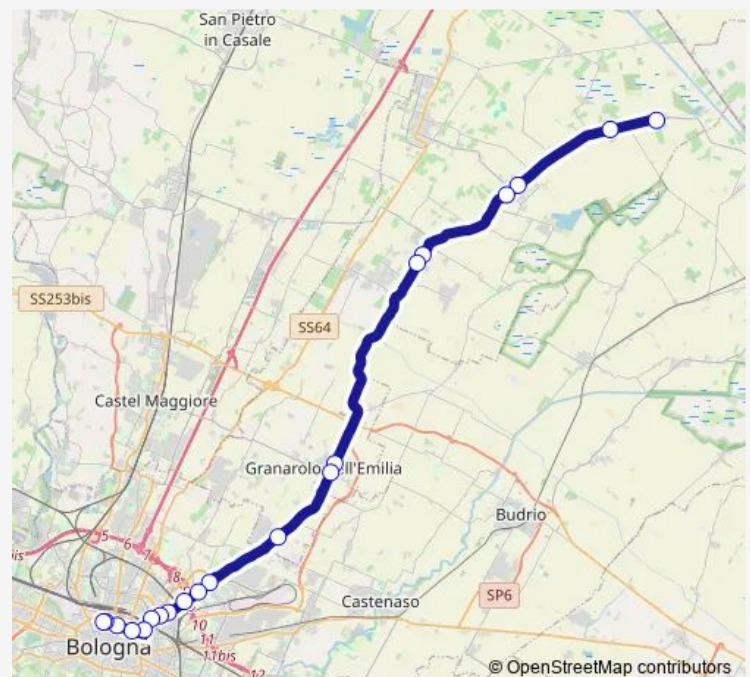

Bus 300 Diretta Mondonuovo - Bologna

[Go to website](#)**Direction**

Mondonuovo Deposito — Piazza DEI Martiri

20 stops

[Open route schedule](#)

Mondonuovo Deposito

SAN Gabriele Chiesa

Baricella

Piazza DEI Martiri

Route schedule

Mondonuovo Deposito — Piazza DEI Martiri

Monday 06:45

Tuesday 06:45

Wednesday 06:45

Thursday 06:45

Friday 06:45

Saturday 06:45

Sunday —

Route info

Direction: Mondonuovo Deposito

Stops: 20

Trip Duration: 0 hour 51 min

300 — Diretta Mondonuovo - Bologna

300 Bus time schedules and route maps are available in an offline PDF at busmaps.com. Use the busmaps.com website to see live bus times, train schedule or subway schedule, and step-by-step directions for all public transit in Bologna