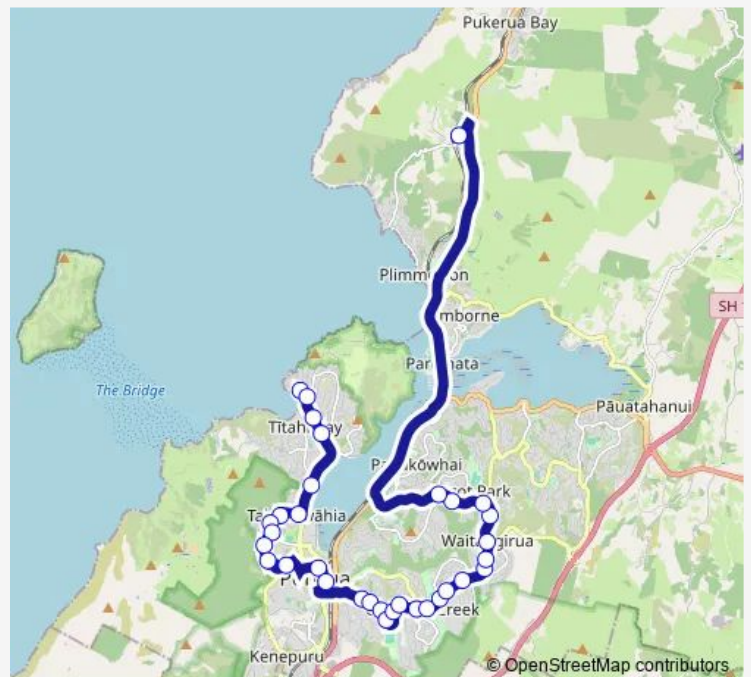

Bus 300 Whenua Tapu Cemetery - Porirua - Titahi Bay

[Go to website](#)

**Direction**

Richard Street (near 2) — Whenua Tapu Cemetery

33 stops

[Open route schedule](#)

- Richard Street (near 2)
- Main Road (near 5)
- Main Road at Kapiti Crescent
- Main Road at Dimock Street (near 73)
- Titahi Bay Road opposite Whanga Crescent Walkway
- Whitireia Polytechnic - Te Hiko Street Medical Centre
- Takapuwahia Drive at Te Hiko Street (near 55)
- Takapuwahia Drive at Rangituhi Crescent (near 17)
- Takapuwahia Drive at Kotuku Street
- Kotuku Street (near 50)
- Kotuku Street (near 16)
- Prosser Street (near 22)
- Lytelton Avenue - at Parumoana Street
- Lytelton Avenue (opposite New World)
- Mungavin Park - Mungavin Avenue
- Mungavin Avenue at Gear Terrace (near 41)
- Mungavin Avenue (near 69)
- Trust Porirua Park - Mungavin Avenue (opposite)
- Mungavin Avenue (near 151)
- Holy Family School - Mungavin Avenue
- Mungavin Avenue at Bedford Street (near 201)

Route schedule

Richard Street (near 2) — Whenua Tapu Cemetery

Monday	—
Tuesday	—
Wednesday	—
Thursday	—
Friday	—
Saturday	—
Sunday	14:15

Route info

Direction: Richard Street (near 2)

Stops: 33

Trip Duration: 0 hour 40 min

Cannons Creek Shops - Champion Street (opposite)

Warspite Avenue at Castor Crescent (near 51)

Warspite Avenue at Calliope Park

Warspite Avenue (near 115)

Warspite Avenue (near 165)

Warspite Avenue (near 183)

## Route info

Direction: Whenua Tapu Cemetery

Stops: 38

Trip Duration: 0 hour 30 min

Kotuku Street (near 13)

Kotuku Street (near 45)

Kotuku Street (near 89)

Takapuwahia Drive at Rangituhi Crescent (near 22)