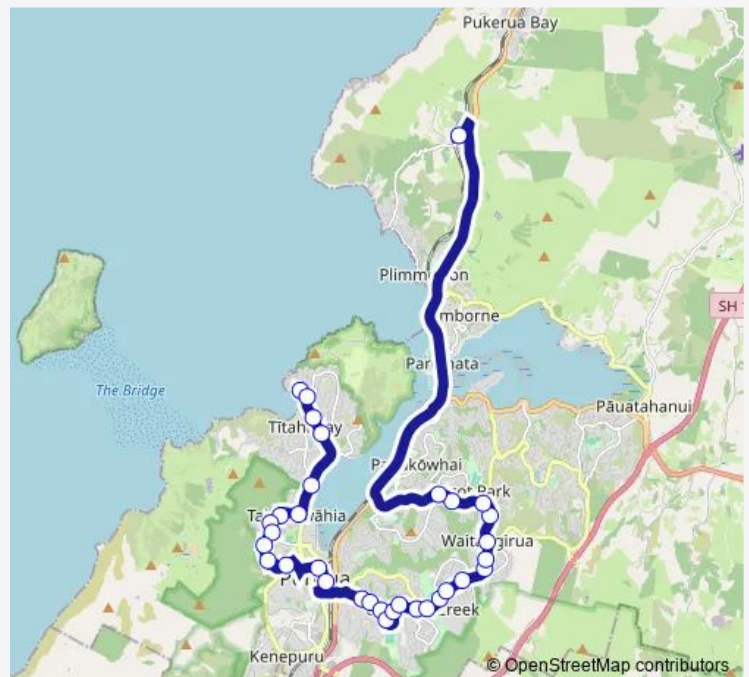

Saturday —

Sunday 14:15

**Route info**

Direction: Richard Street (near 2)

Stops: 33

Trip Duration: 0 hour 40 min

300 — Whenua Tapu Cemetery - Porirua - Titahi Bay

Cannons Creek Shops - Champion Street (opposite)

Warspite Avenue at Castor Crescent (near 51)

Warspite Avenue at Calliope Park

Warspite Avenue (near 115)

Warspite Avenue (near 165)

Warspite Avenue (near 183)

Waitangirua Mall at Warspite Avenue

Warspite Avenue at Penguin Grove (near 335)

## Route info

Direction: Whenua Tapu Cemetery

Stops: 38

Trip Duration: 0 hour 30 min

Kotuku Street (near 13)

Kotuku Street (near 45)

Kotuku Street (near 89)

Takapuwahia Drive at Rangituhi Crescent (near 22)

Main Road at Tireti Road

Main Road (near 8)

Richard Street (near 2)

300 Bus time schedules and route maps are available in an offline PDF at [busmaps.com](https://busmaps.com). Use the [busmaps.com](https://busmaps.com) website to see live bus times, train schedule or subway schedule, and step-by-step directions for all public transit in Wellington