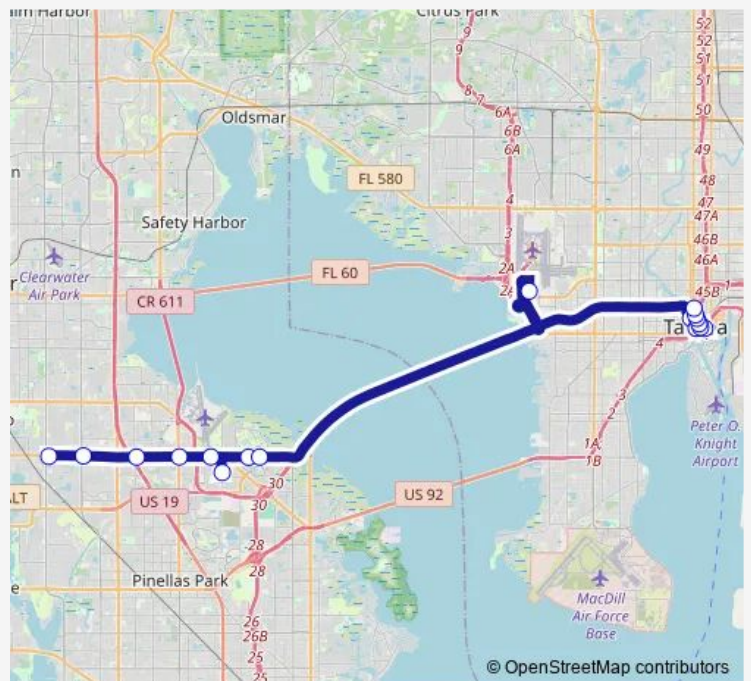

Bus 300 Express Service/Airport/Downtown

[Go to website](#)

Direction
 Ulmerton Park N Ride Lot — Marion Transit Parking Lot
 17 stops
[Open route schedule](#)

- Ulmerton Park N Ride Lot
- Ulmerton RD + Rosetree Ln
- Ulmerton RD + 60th ST N
- Ulmerton RD + 49th ST N
- Ulmerton RD + 38th ST N
- Psta 34th ST Layby - Platform - B
- Ulmerton RD + Lake Carrilon Pkwy
- Ulmerton RD + Carillon Pkwy
- TPA Rental CAR Facility westbound
- Cass ST + Tampa St
- Jackson ST + Franklin ST N
- Pierce ST + Whiting St
- Marion ST N + Washington ST E
- Marion ST N + Kennedy Blvd E
- Marion ST E + Zack ST E
- Marion ST N + Cass ST E
- Marion Transit Parking Lot

Route schedule
 Ulmerton Park N Ride Lot — Marion Transit Parking Lot

Monday	06:10-18:20
Tuesday	06:10-18:20
Wednesday	06:10-18:20
Thursday	06:10-18:20
Friday	06:10-18:20
Saturday	—
Sunday	—

Route info
 Direction: Ulmerton Park N Ride Lot
 Stops: 17
 Trip Duration: 1 hour 11 min

300 — Express Service/Airport/Downtown

Direction

Marion Transit Parking Lot — Ulmerton Park N Ride Lot

11 stops

[Open route schedule](#)

Marion Transit Parking Lot

TPA Rental CAR Facility westbound

Ulmerton RD + Egret Blvd

Route schedule

Marion Transit Parking Lot — Ulmerton Park N Ride Lot

Monday	07:42-19:42
Tuesday	07:42-19:42
Wednesday	07:42-19:42
Thursday	07:42-19:42
Friday	07:42-19:42
Saturday	—
Sunday	—

Route info

Direction: Marion Transit Parking Lot