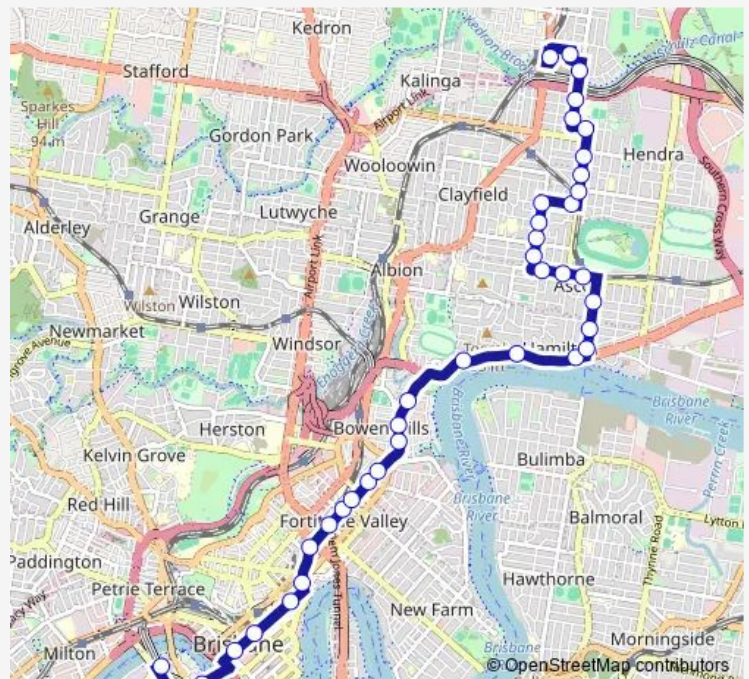

Adelaide Street Stop 17 near George St

Adelaide Street Stop 23 near David Jones

Adelaide Street Stop 29 near Wharf St

Queen Street Stop 67 near Ann St (Orient)

Wickham Street Stop 225 near Little St

Wickham Street Stop 229 near Warner St

Friday 06:23-23:03

Saturday 07:43-22:58

Sunday 09:15-21:15

Route info

Direction: Cultural

Stops: 38

Trip Duration: 0 hour 39 min

300 — Toombul - City via Hamilton

Lancaster Rd at Ascot Rail, stop 24/13

Lancaster Rd at Kitchener Road, stop 25

Lancaster Rd at Ormond Street, stop 26

Alexandra Rd at Reeve Street Stop 27

Alexandra Rd at Oriel Road Stop 28

Alexandra Rd at Palm Avenue Stop 29

Alexandra Rd at Sefton Road Stop 30

Sefton Rd at Marie Street, stop 31

Zillman Rd at Hendra Rail, stop 32/8

Zillman Rd at Bowley Street, stop 33/34

Zillman Rd at Union Street, stop 35/6

Gellibrand St near Zillman Rd, stop 36/4