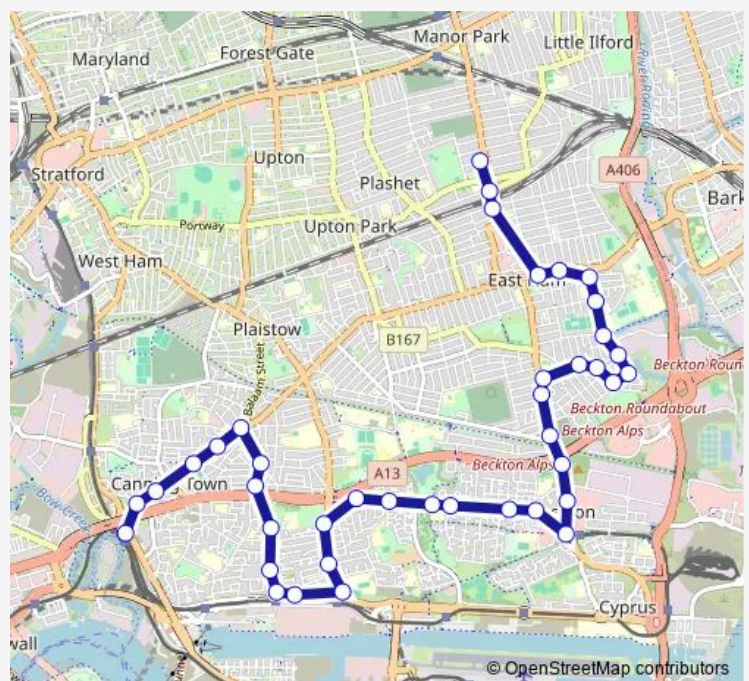

Vicarage Primary School

Vicarage Lane

East Ham Fire Station

Lonsdale Avenue

Route schedule

Wordsworth Health Centre — Canning Town

Monday 00:10-23:50

Tuesday 00:10-23:50

Wednesday 00:10-23:50

Thursday 00:10-23:50

Friday 00:10-23:50

Saturday 00:10-23:50

Sunday 00:10-23:50

Route info

Direction: Wordsworth Health Centre

Stops: 47

Trip Duration: 0 hour 33 min

300 — East Ham Station - Park Avenue - Beckton Station - Plaistow Greengate - Canning Town Station

Albatross Close

Tollgate Rd/Woolwich Manor Way

Beckton Bus Station

Kingsford Way

Thursday 00:15-23:55

Friday 00:15-23:55

Saturday 00:15-23:55

Sunday 00:15-23:55

Route info

Direction: Canning Town

Stops: 42

Trip Duration: 1 hour 9 min