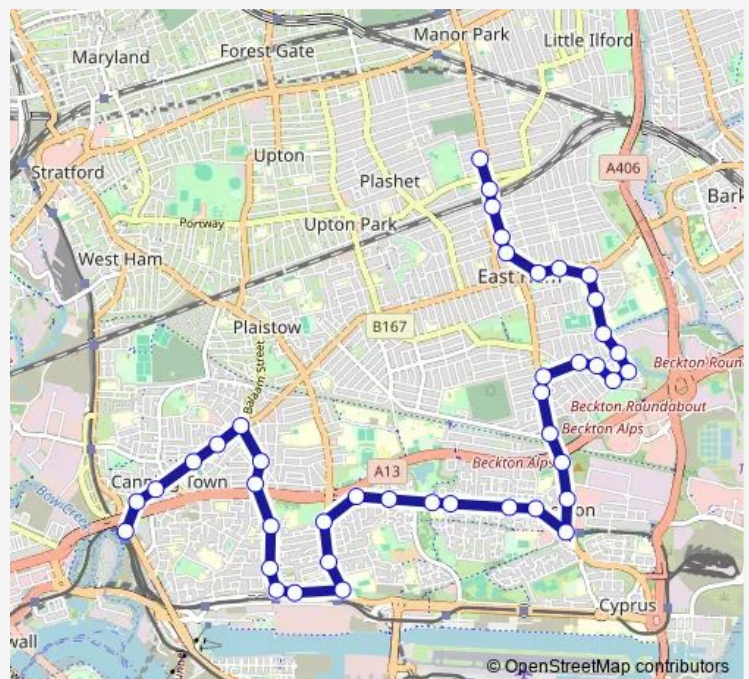

Vicarage Primary School

Vicarage Lane

East Ham Fire Station

Lonsdale Avenue

Route schedule

Wordsworth Health Centre — Canning Town

Monday 00:10-23:50

Tuesday 00:10-23:50

Wednesday 00:10-23:50

Thursday 00:10-23:50

Friday 00:10-23:50

Saturday 00:10-23:50

Sunday 00:10-23:50

Route info

Direction: Wordsworth Health Centre

Stops: 47

Trip Duration: 1 hour 3 min

300 — East Ham Station - Park Avenue - Beckton Station - Plaistow Greengate - Canning Town Station

Albatross Close

Tollgate Rd/Woolwich Manor Way

Beckton Bus Station

Kingsford Way

Thursday 00:15-23:55

Friday 00:15-23:55

Saturday 00:15-23:55

Sunday 00:15-23:55

Route info

Direction: Canning Town

Stops: 42

Trip Duration: 1 hour 0 min