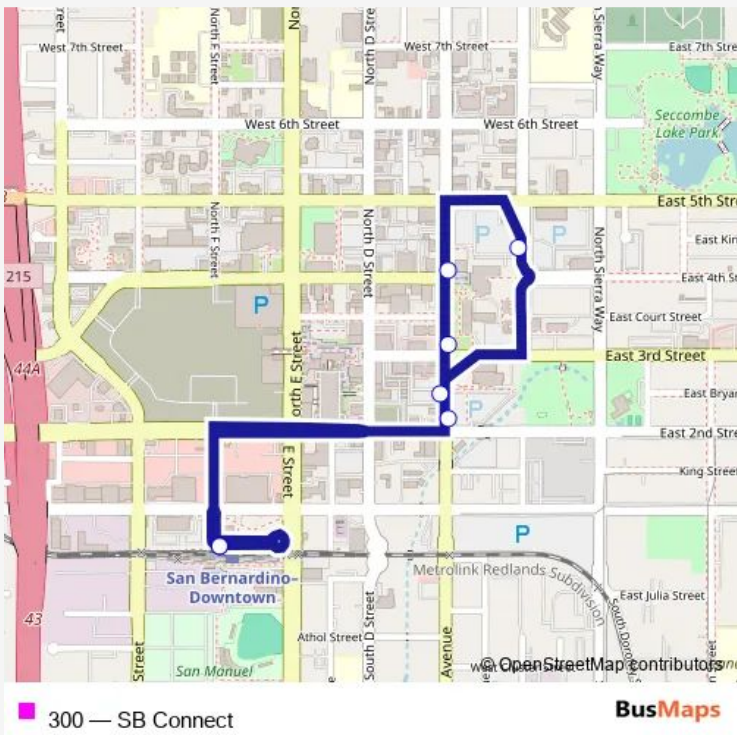

Bus 300 SB Connect

[Go to website](#)

Direction
 San Bernardino Transit Center — San Bernardino Transit Center

7 stops

[Open route schedule](#)

- San Bernardino Transit Center
- Arrowhead @ 2nd Nb Fs
- Arrowhead @ 3rd Nb Fs
- Arrowhead @ 4th Nb Fs
- Mountain View @ 4th Sb Ns
- Arrowhead @ 3rd Sb Fs
- San Bernardino Transit Center

Route schedule

San Bernardino Transit Center — San Bernardino Transit Center

Monday	08:01-18:32
Tuesday	08:01-18:32
Wednesday	08:01-18:32
Thursday	08:01-18:32
Friday	08:01-18:32
Saturday	—
Sunday	—

Route info

Direction: San Bernardino Transit Center

Stops: 7

Trip Duration: 0 hour 15 min

Direction

San Bernardino Transit Center — San Bernardino Transit Center

7 stops

[Open route schedule](#)

San Bernardino Transit Center

Arrowhead @ 2nd Nb Fs

Arrowhead @ 3rd Nb Fs

Arrowhead @ 4th Nb Fs

Mountain View @ 4th Sb Ns

Arrowhead @ 3rd Sb Fs

San Bernardino Transit Center

Route schedule

San Bernardino Transit Center — San Bernardino Transit Center