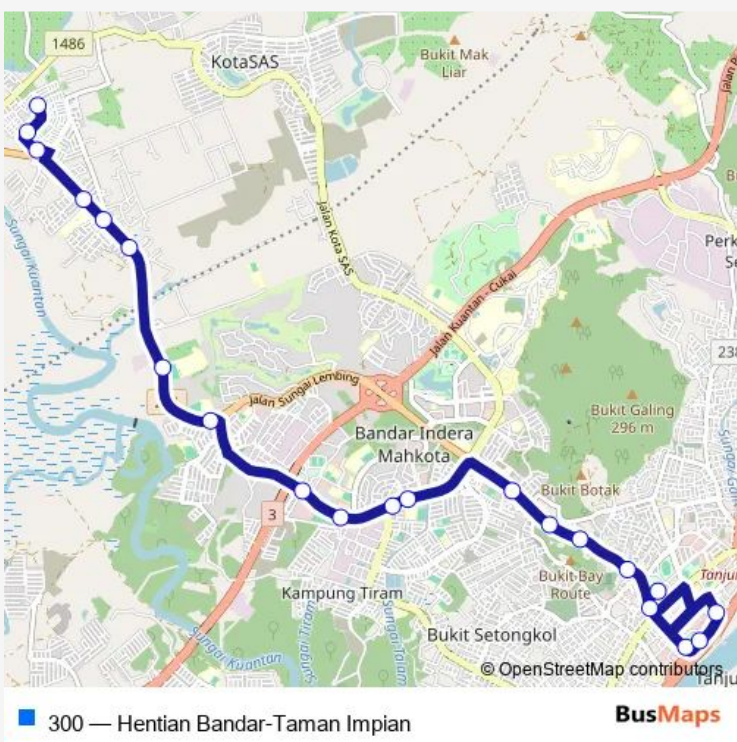

**Bus 300 Hentian Bandar-Taman Impian**

[Go to website](#)

**Direction**  
 (M) Hentian Bandar — (M) Taman Impian  
 21 stops  
[Open route schedule](#)

- (M) Hentian Bandar
- Padang Besar MbK
- Masjid Negeri Pahang
- IBU Pejabat Polis Kontinjen Pahang
- 7 Eleven BKT Ubi
- Kospek Mpk
- Pejabat Kemas
- JKR Daerah Kuantan
- Masjid Indera Mahkota
- SMK Tengku Panglima Perang
- Indera Mahkota 5
- Balai Bomba Indera Mahkota
- Kolej Shahputra
- (M) SMK Indera Mahkota 2
- Kolej Professional Mara
- Kampung Padang
- SK Kg.Padang Jaya
- SM Pendidikan Khas Vokasional
- Medan Selera
- Perumahan Taman Impian
- (M) Taman Impian

**Route schedule**  
 (M) Hentian Bandar — (M) Taman Impian

Monday	06:00-13:00
Tuesday	06:00-13:00
Wednesday	06:00-13:00
Thursday	06:00-13:00
Friday	06:00-13:00
Saturday	06:00-13:00
Sunday	06:00-13:00

**Route info**  
 Direction: (M) Hentian Bandar  
 Stops: 21  
 Trip Duration: 0 hour 40 min

## Route schedule

(M) Taman Impian — (M) Hentian Bandar

Monday 07:30-20:00

Tuesday 07:30-20:00

Wednesday 07:30-20:00

Thursday 07:30-20:00

Friday 07:30-20:00

Saturday 07:30-20:00

## Route info

Direction: (M) Taman Impian

Stops: 23

Trip Duration: 0 hour 45 min

300 Bus time schedules and route maps are available in an offline PDF at [busmaps.com](https://busmaps.com). Use the [busmaps.com](https://busmaps.com) website to see live bus times, train schedule or subway schedule, and step-by-step directions for all public transit in Kuantan