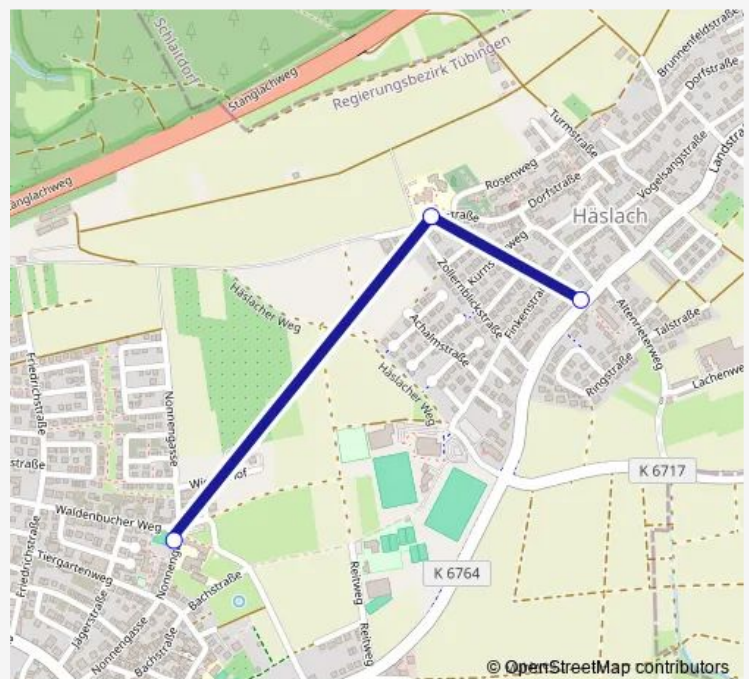

Bus 300

[Go to website](#)

Direction

Häslach Süd — Walddorf G.-Werner-Sch.

3 stops

[Open route schedule](#)

Häslach Süd

Häslach Römerwegschule

Walddorf G.-Werner-Sch.

Route schedule

Häslach Süd — Walddorf G.-Werner-Sch.

Monday	07:24-13:00
Tuesday	07:24-13:00
Wednesday	07:24-13:00
Thursday	07:24-13:00
Friday	07:24-13:00
Saturday	—
Sunday	—

Route info

Direction: Häslach Süd

Stops: 3

Trip Duration: 0 hour 7 min

300

BusMaps

Direction

Walddorf G.-Werner-Sch. — Häslach Sporthalle

4 stops

Tuesday 07:45-12:50

Wednesday 07:45-12:50

Thursday 07:45-12:50

Friday 07:45-12:50

Saturday —

Sunday —

Route info

Direction: Walddorf G.-Werner-Sch.