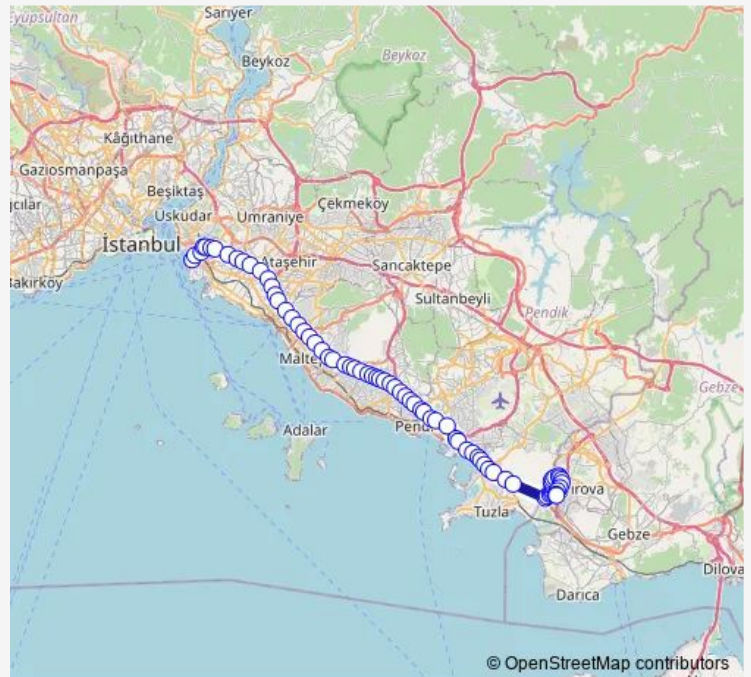

Thursday 06:40-23:50

Friday 06:40-23:50

Saturday 06:35-23:50

Sunday 06:45-23:49

Route info

Direction: Kadiköy

Stops: 74

Trip Duration: 1 hour 33 min

130ş — Kadiköy - Şifa Sondurak

BusMaps

Maltepe Köprüsü

Huzurevi

Esenyol

Gülsuyu Metro

Esenkent Metro

Cevizli Köprüsü