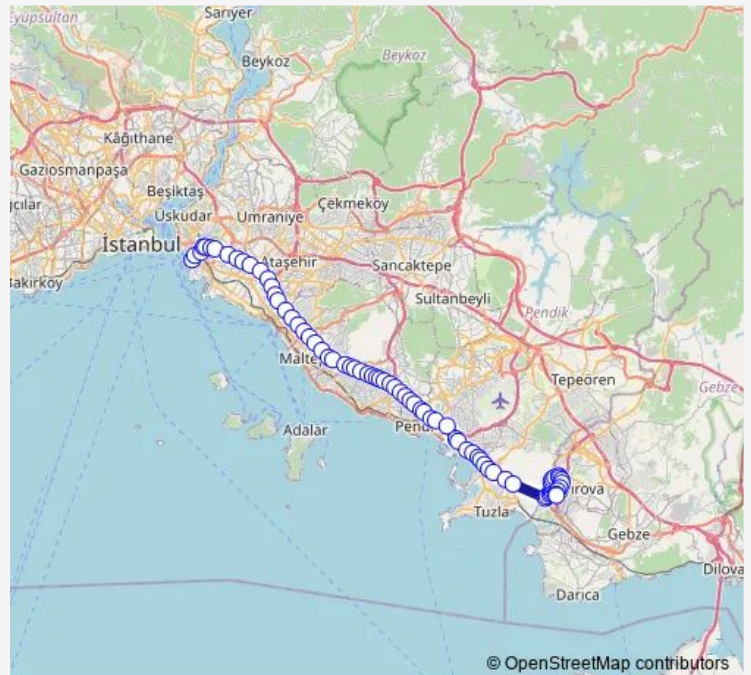

Thursday 06:40-23:50

Friday 06:40-23:50

Saturday 06:35-23:50

Sunday 06:45-23:49

Route info

Direction: KADIKÖY

Stops: 74

Trip Duration: 1 hour 33 min

130Ş — Kadıköy - Şifa Sondurak

BusMaps

MALTEPE KÖPRÜSÜ

HUZUREVİ

ESENYOL

Gülsuyu Metro

ESENKENT METRO

CEVİZLİ KÖPRÜSÜ