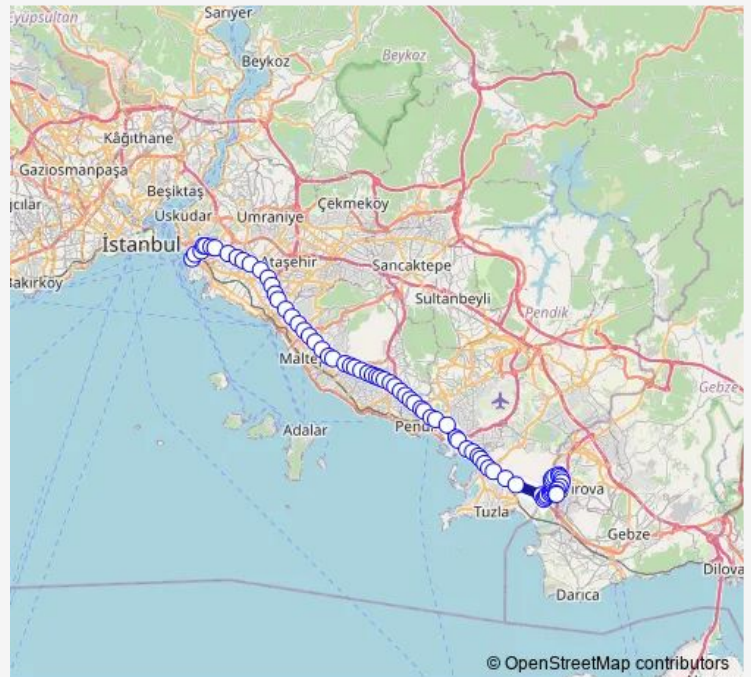

### Route info

Direction: Kadiköy

Stops: 76

Trip Duration: 1 hour 36 min

130ş — Kadiköy - Şifa Sondurak

BusMaps

Maltepe Köprüsü

Huzurevi