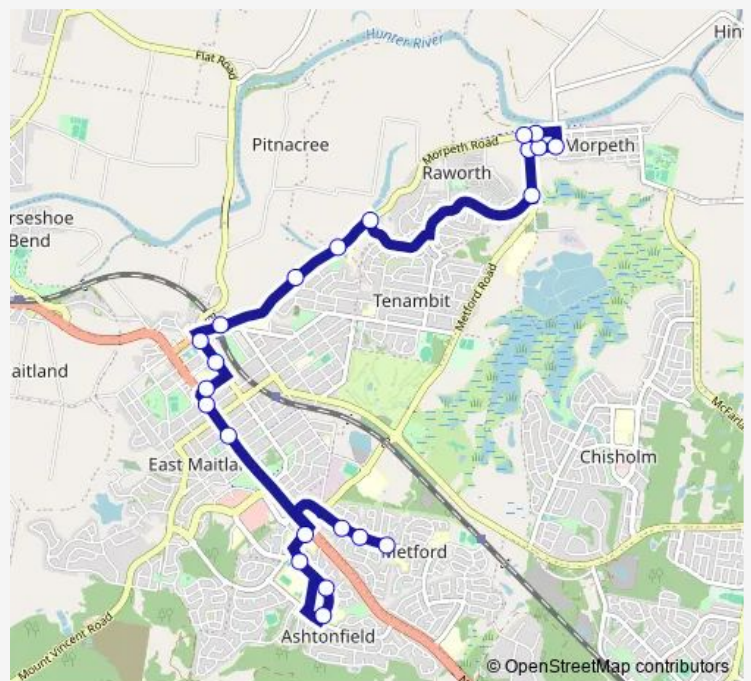

New England Hwy At Victoria St

Newcastle St After George St

St Joseph's Primary School, King St

Lawes St Before William St

Lawes St At Grant St

Melbourne St Before Morpeth Rd

82 Morpeth Rd

Morpeth Rd Opp Linuwel School

Jenna Dr At Morpeth Rd

Tank St After Canterbury Dr

Tank St Opp High St

High St At Green St

High St At Northumberland St

Swan St At Green St

Route schedule

Maitland Christian School, Chelmsford Dr — Morpeth Rd After Tank St

Monday	15:00
Tuesday	15:00
Wednesday	15:00
Thursday	15:00
Friday	15:00
Saturday	—
Sunday	—

Route info

Direction: Maitland Christian School, Chelmsford Dr

Stops: 22

Trip Duration: 0 hour 37 min

2543 — Maitland Christian College to Morpeth

Morpeth Rd After Tank St

2543 School Bus time schedules and route maps are available in an offline PDF at [busmaps.com](https://busmaps.com). Use the [busmaps.com](https://busmaps.com) website to see live bus times, train schedule or subway schedule, and step-by-step directions for all public transit in Maitland