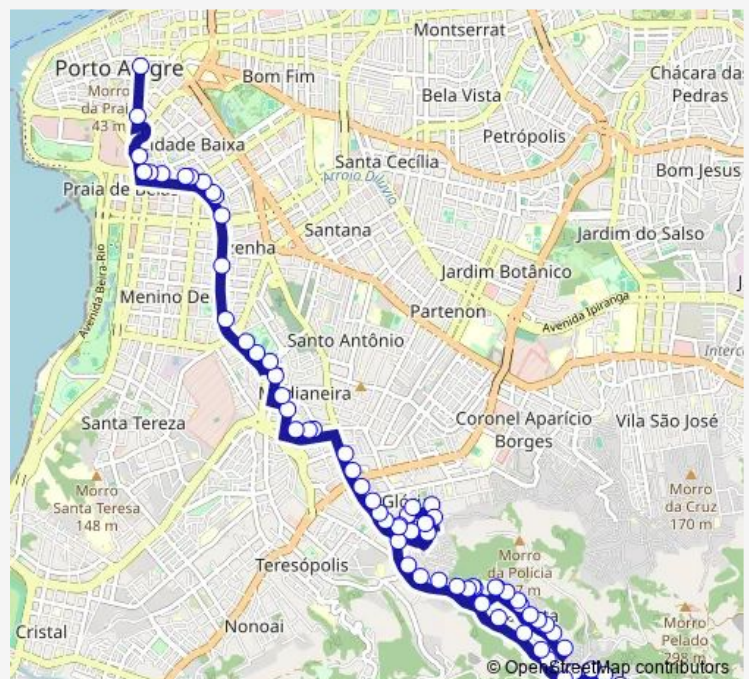

Niteroi 535 Esq. CEL Neves

Prof Oscar Pereira 2177 Banrisul

Route schedule

Joao Pessoa 359 Viaduto Independencia — Herval 41

Monday 18:20-22:50

Tuesday 18:20-22:50

Wednesday 05:40-22:50

Thursday 18:20-22:50

Friday 05:40-22:50

Saturday 05:40-22:35

Sunday 05:40-21:55

Route info

Direction: Joao Pessoa 359 Viaduto Independencia

Stops: 65

Trip Duration: 0 hour 40 min

2543 — Canudos / 1 DE Maio / Gloria