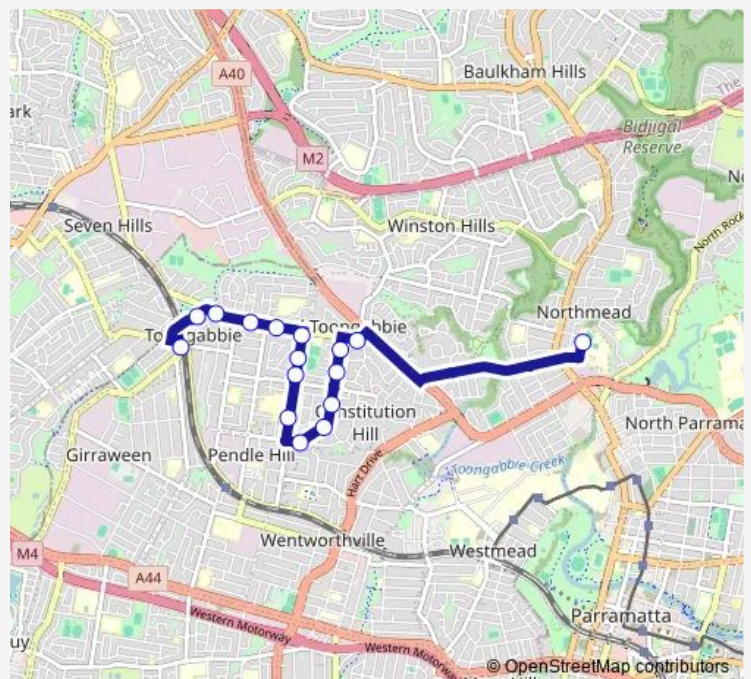

Binalong Rd Opp Binalong Park

Binalong Rd Opp Toongabbie Public School

Fitzwilliam Rd At Cosimo Pl

Fitzwilliam Rd Before Willmot Av

Fitzwilliam Rd After Lamonerie St

Wentworth Av After Fitzwilliam Rd

Portico Pde Opp Aurelia St

Route schedule

Northmead High School, Fletcher St — Portico Pde Opp Aurelia St

Monday 14:43

Tuesday 14:43

Wednesday 14:43

Thursday 14:43

Friday 14:43

Saturday —

Sunday —

Route info

Direction: Northmead High School, Fletcher St

Stops: 16

Trip Duration: 0 hour 30 min

2543 — Northmead HS to Toongabbie Station

2543 School Bus time schedules and route maps are available in an offline PDF at busmaps.com. Use the busmaps.com website to see live bus times, train schedule or subway schedule, and step-by-step directions for all public transit in Parramatta