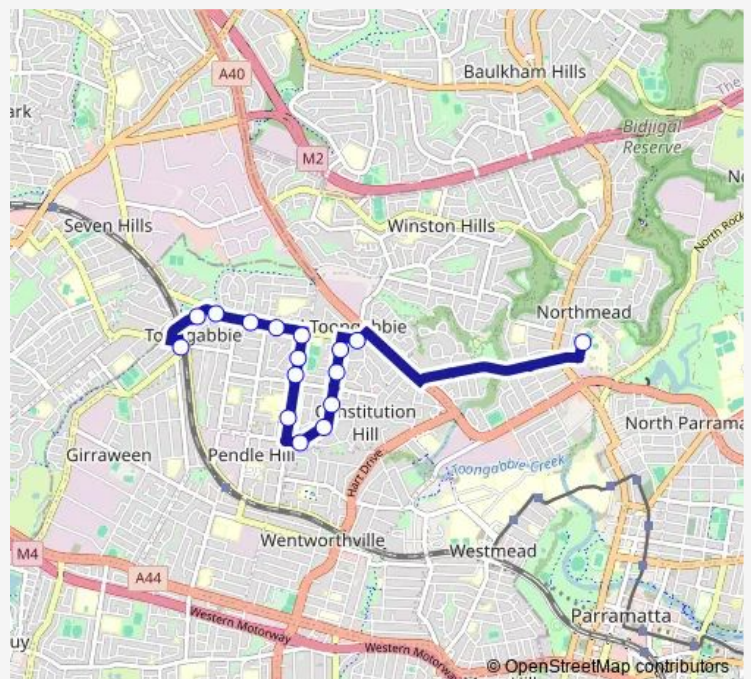

Fitzwilliam Rd At Greenleaf St

Bogalara Rd Opp Nada St

Bogalara Rd Before Bulli Rd

Bogalara Rd Opp Beck Rd

Bogalara Rd After Boonah St

Mayflower Village, Bogalara Rd

Pendle Hill High School, Binalong Rd

Binalong Rd Opp Merryl Av

Binalong Rd Opp Binalong Park

Binalong Rd Opp Toongabbie Public School

Fitzwilliam Rd At Cosimo Pl

Fitzwilliam Rd Before Willmot Av

Fitzwilliam Rd After Lamonerie St

Wentworth Av After Fitzwilliam Rd

Portico Pde Opp Aurelia St

Route schedule

Northmead High School, Fletcher St — Portico Pde Opp Aurelia St

Monday 14:43

Tuesday 14:43

Wednesday 14:43

Thursday 14:43

Friday 14:43

Saturday —

Sunday —

Route info

Direction: Northmead High School, Fletcher St

Stops: 16

Trip Duration: 0 hour 30 min

2543 — Northmead HS to Toongabbie Station

2543 School Bus time schedules and route maps are available in an offline PDF at busmaps.com. Use the busmaps.com website to see live bus times, train schedule or subway schedule, and step-by-step directions for all public transit in Parramatta