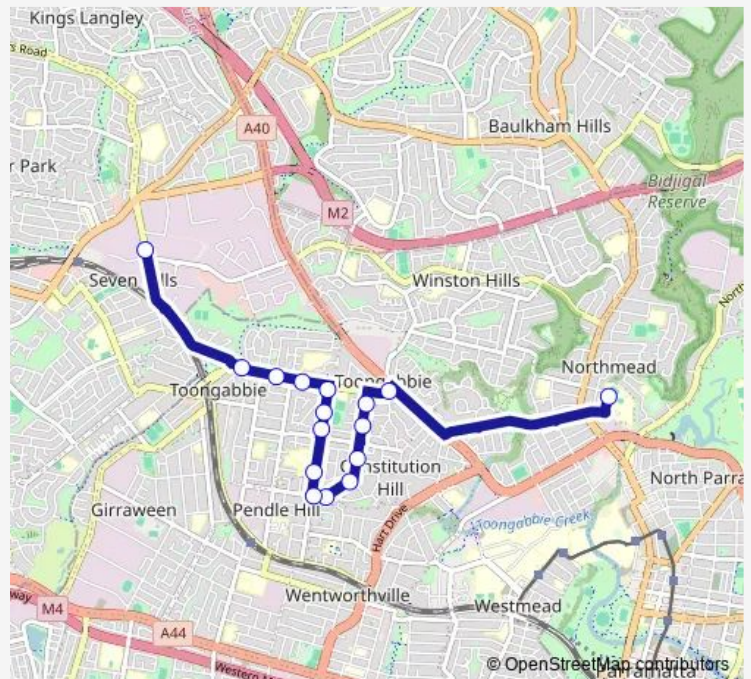

Binalong Rd Opp Merryl Av

Binalong Rd Opp Binalong Park

Binalong Rd Opp Toongabbie Public School

Fitzwilliam Rd At Cosimo Pl

Fitzwilliam Rd Before Willmot Av

Fitzwilliam Rd After Lamonerie St

Station Rd After Powers Rd

Route schedule

Northmead High School, Fletcher St — Station Rd After Powers Rd

Monday	14:43
Tuesday	14:43
Wednesday	14:43
Thursday	14:43
Friday	14:43
Saturday	—
Sunday	—

Route info

Direction: Northmead High School, Fletcher St

Stops: 16

Trip Duration: 0 hour 25 min

2543 School Bus time schedules and route maps are available in an offline PDF at busmaps.com. Use the busmaps.com website to see live bus times, train schedule or subway schedule, and step-by-step directions for all public transit in Parramatta