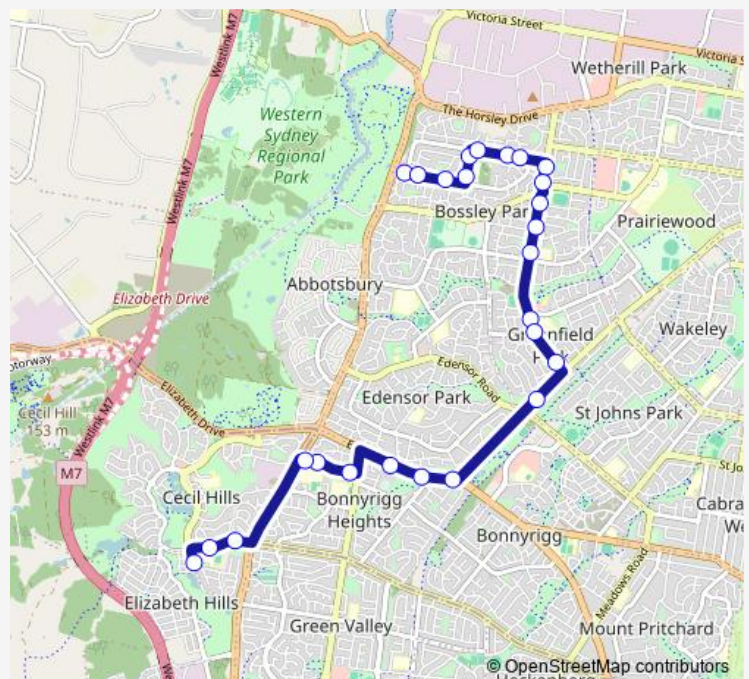

School Bus 9069 Bossley Park to Cecil Hills High School

[Go to website](#)

Direction

Bossley Rd At Quarry Rd — Cecil Hills High School, Spencer Rd

26 stops

[Open route schedule](#)

Bossley Rd At Quarry Rd

Bossley Rd After Kanuka St

Mimosa Rd Before Smithfield Rd

Smithfield Rd At Raphael St

Elizabeth Dr Opp Smithfield Rd

Elizabeth Dr After Aplin Rd

Bonnyrigg Sports Club, Elizabeth Dr

Mount St Opp Garland Cres

Route schedule

Bossley Rd At Quarry Rd — Cecil Hills High School, Spencer Rd

Monday	07:52
Tuesday	07:52
Wednesday	07:52
Thursday	07:52
Friday	07:52
Saturday	—
Sunday	—

Route info

Direction: Bossley Rd At Quarry Rd

Stops: 26

Trip Duration: 0 hour 33 min

9069 — Bossley Park to Cecil Hills High School

Freeman Catholic College Mount St

John The Baptist Primary School, Mount St

Woolway Park, Frederick Rd

Cecil Hills High School, Frederick Rd

Cecil Hills High School, Spencer Rd

9069 School Bus time schedules and route maps are available in an offline PDF at busmaps.com. Use the busmaps.com website to see live bus times, train schedule or subway schedule, and step-by-step directions for all public transit in Liverpool