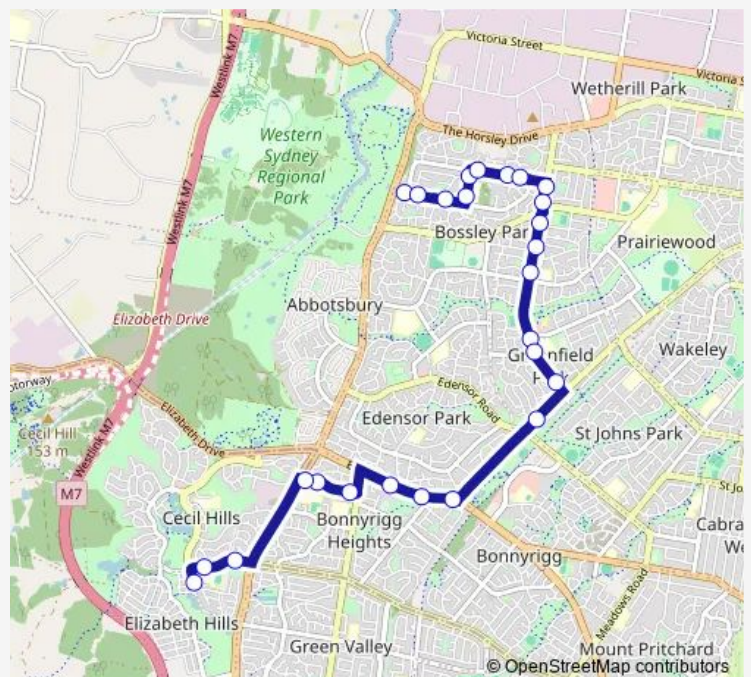

School Bus 9069 Bossley Park to Cecil Hills High School

[Go to website](#)

Direction

Bossley Rd At Quarry Rd — Cecil Hills High School, Spencer Rd

26 stops

[Open route schedule](#)

Bossley Rd At Quarry Rd

Bossley Rd Opp Kanuka St

Mimosa Rd Before Smithfield Rd

Smithfield Rd At Raphael St

Elizabeth Dr Opp Smithfield Rd

Elizabeth Dr After Aplin Rd

Bonnyrigg Sports Club, Elizabeth Dr

Mount St Opp Garland Cres

Route schedule

Bossley Rd At Quarry Rd — Cecil Hills High School, Spencer Rd

Monday	07:54
Tuesday	07:54
Wednesday	07:54
Thursday	07:54
Friday	07:54
Saturday	—
Sunday	—

Route info

Direction: Bossley Rd At Quarry Rd

Stops: 26

Trip Duration: 0 hour 26 min

9069 — Bossley Park to Cecil Hills High School

Freeman Catholic College Mount St

Mount St Before Cowpasture Rd

Frederick Rd After Gabriella Av

Frederick Rd Before Spencer Rd

Cecil Hills High School, Spencer Rd

9069 School Bus time schedules and route maps are available in an offline PDF at busmaps.com. Use the busmaps.com website to see live bus times, train schedule or subway schedule, and step-by-step directions for all public transit in Liverpool