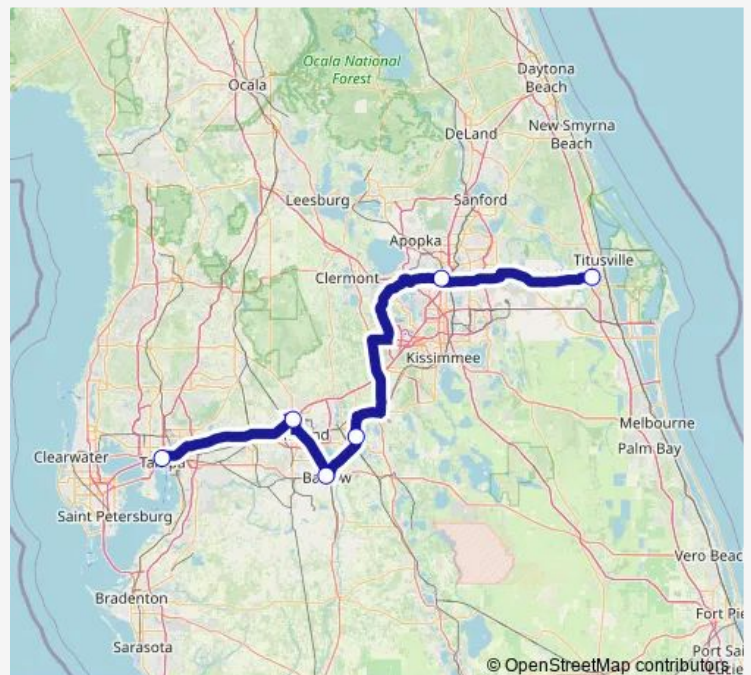

Orlando Bus Station

Titusville (Sunshine Chevron)

### Route schedule

Tampa Bus Station — Titusville (Sunshine Chevron)

Monday 10:50-11:50

Tuesday 10:50-11:50

Wednesday 10:50-11:50

Thursday 10:50-11:50

Friday 10:50-11:50

Saturday 10:50-11:50

### Route info

Direction: Tampa Bus Station

Stops: 6

Trip Duration: 4 hour 35 min

Greyhound US0770S — Tampa - Titusville

**Direction**

Titusville (Sunshine Chevron) — Tampa Bus Station

6 stops