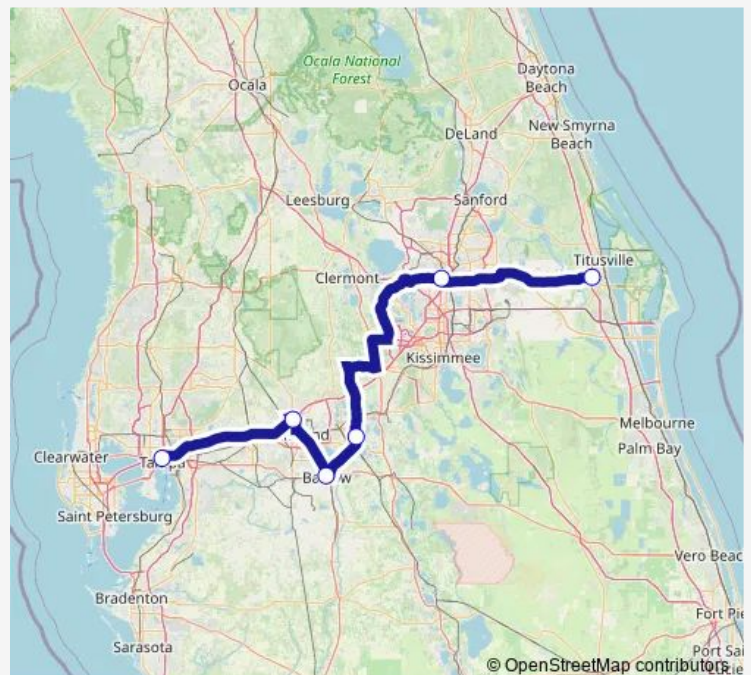

Wednesday 10:50-11:50

Thursday 10:50-11:50

Friday 10:50-11:50

Saturday 10:50-11:50

Sunday 10:50-11:50

**Route info**

Direction: Tampa Bus Station

Stops: 6

Trip Duration: 4 hour 35 min

Greyhound Us0770s — Tampa - Titusville

**Direction**

Titusville (Sunshine Chevron) — Tampa Bus Station

6 stops

[Open route schedule](#)

Titusville (Sunshine Chevron)

Orlando Bus Station

Tuesday 16:55-17:55

Wednesday 16:55-17:55

Thursday 16:55-17:55

Friday 16:55-17:55

Saturday 16:55-17:55

Sunday 16:55-17:55

**Route info**

Direction: Titusville (Sunshine Chevron)