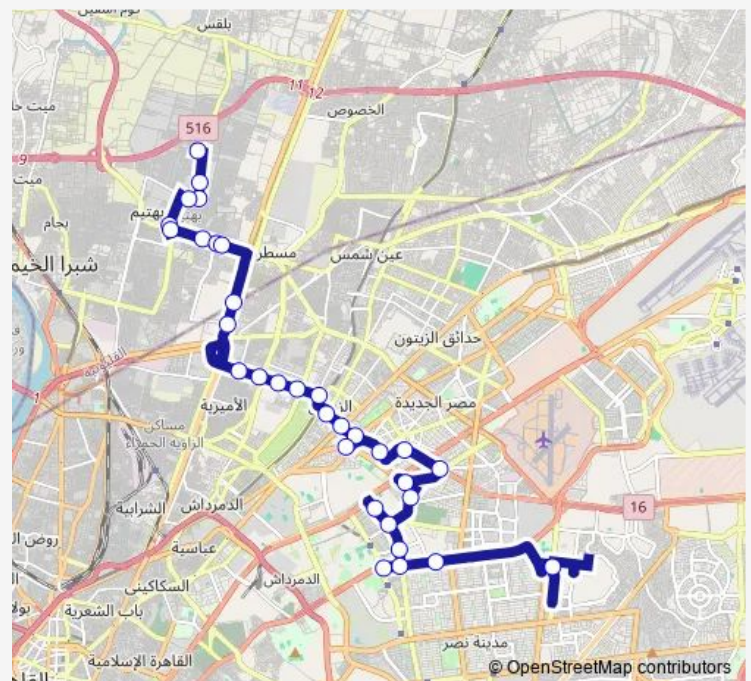

Gesr Al Suez St. & Al Qobba St.

Roxy

Al Nady St. & Al Khalifa Al Mamoun St.

Al Itihadeya

Route schedule

Isko — Masaken Al Shrouq Entrance

Monday 10:00

Tuesday 10:00

Wednesday 10:00

Thursday 10:00

Friday 10:00

Saturday 10:00

Sunday 10:00

Route info

Direction: Isko

Stops: 32

Trip Duration: 1 hour 28 min

Minibus 18 — Isko - Masaken Al Shorouq

Al Thawra Hospital (Helipolis)

Macdonald's (Mergheny St.)

Al Kersh Cars (Heliopolis)

Girls' College (Ain Shams University)

Al Tayaran St. & Khedr Al Touny St.

35 stops

[Open route schedule](#)

Masaken Al Shrouq

Ahmed Fakhry and Autostrad

Awwal Makram Ebeid

Awwal Abbas Al Akkad

Rabaah Al Adaweya Mosque

Al Nasr Hotel (Al Tayaran St.)