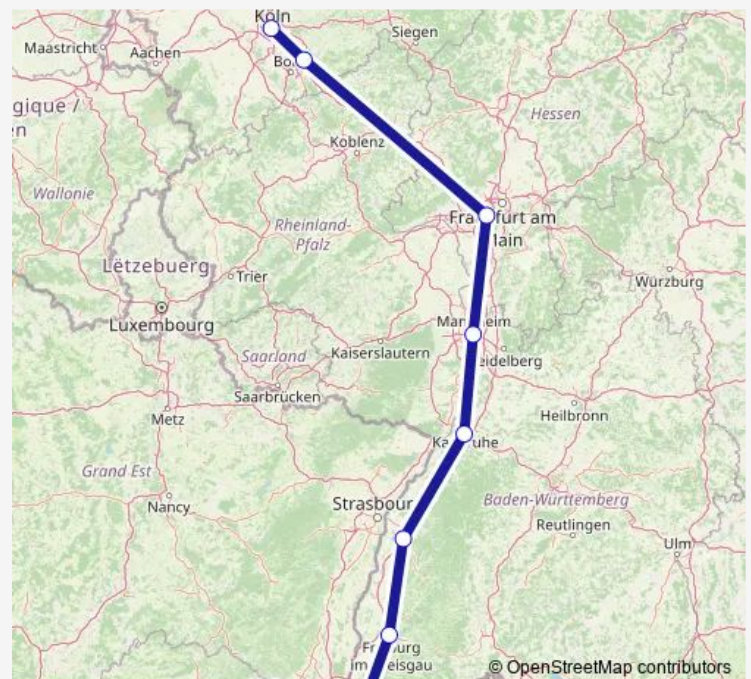

Rail ICE 201

[Go to website](#)

Direction

Köln Hbf — Basel Sbb

9 stops

[Open route schedule](#)

Köln Hbf

Siegburg/Bonn

Frankfurt(M) Flughafen Fernbf

Mannheim Hbf

Karlsruhe Hbf

Offenburg

Freiburg(Breisgau) Hbf

Basel Bad Bf

Basel Sbb

Route schedule

Köln Hbf — Basel Sbb

Monday 16:55

Tuesday 16:55

Wednesday 16:55

Thursday 16:55

Friday —

Saturday —

Sunday 16:55

Route info

Direction: Köln Hbf

Stops: 9

Trip Duration: 3 hour 52 min

ICE 201

BusMaps