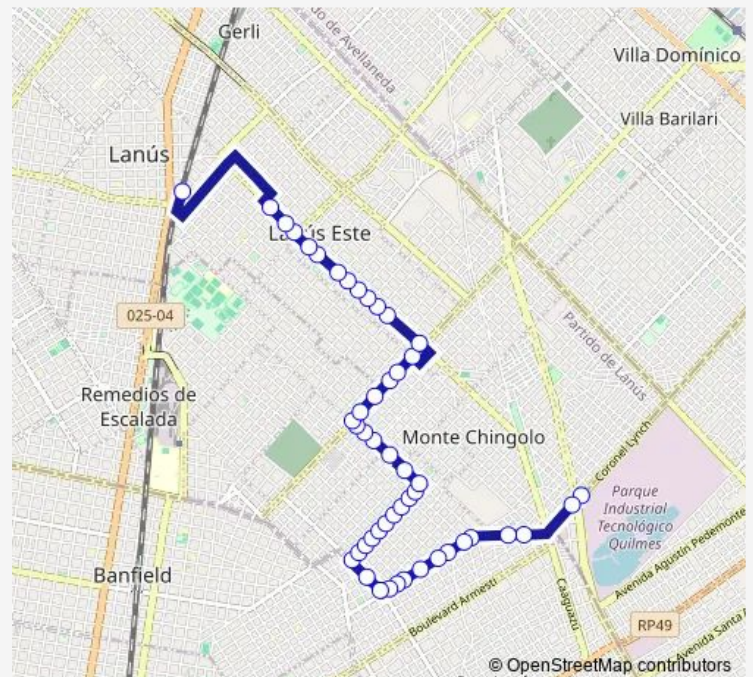

José Álvarez Condarco 3089

José Álvarez Condarco 2901-2999

José Álvarez Condarco 2801-2899

Route schedule

Cnel. Lynch 1502-1600 — 29 DE Septiembre 1901-1999

Monday 05:00-23:40

Tuesday 05:00-23:40

Wednesday 05:00-23:40

Thursday 05:00-23:40

Friday 05:00-23:40

Saturday 05:00-23:40

Sunday 05:00-23:40

Route info

Direction: Cnel. Lynch 1502-1600

Stops: 49

Trip Duration: 0 hour 51 min