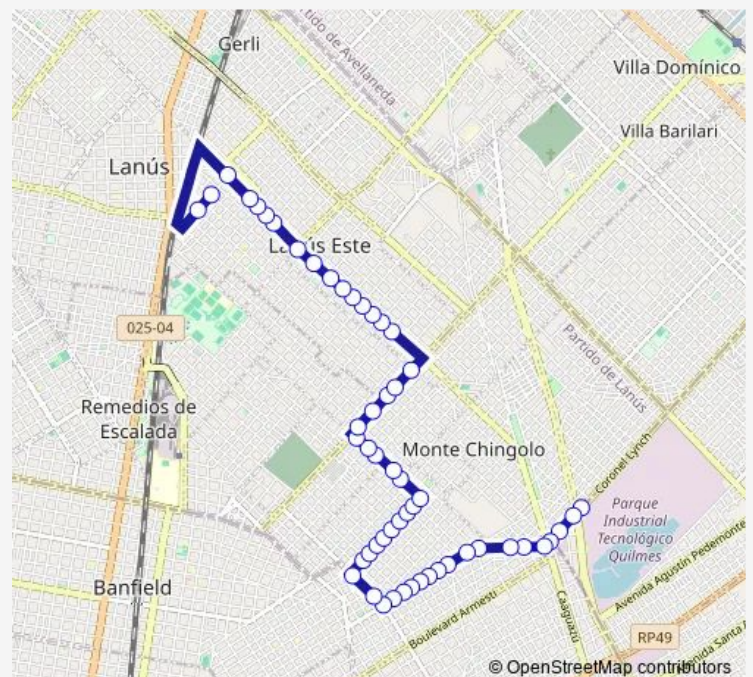

Roma 4301-4399

José Álvarez Condarco 3302-3400

JOSÉ ÁLVAREZ CONDARCO 3202-3300

Route schedule

Cnel. Lynch 1502-1600 — Anatole France 1601-1699

Monday 05:00-23:40

Tuesday 05:00-23:40

Wednesday 05:00-23:40

Thursday 05:00-23:40

Friday 05:00-23:40

Saturday 05:00-23:40

Sunday 05:00-23:40

Route info

Direction: Cnel. Lynch 1502-1600

Stops: 54

Trip Duration: 0 hour 54 min