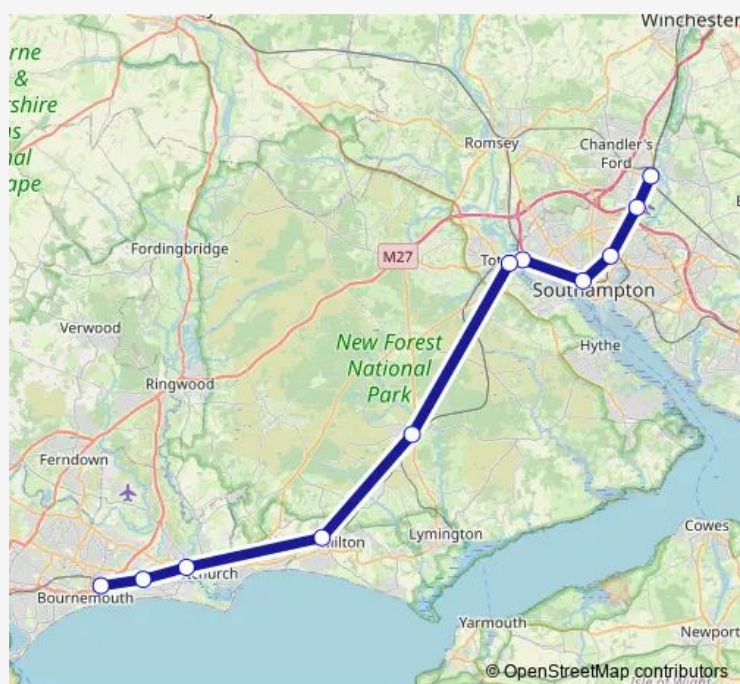

Rail Replacement Bus Service Sw:EsI->Bmh SW replacement bus service from ESL to Bmh

[Go to website](#)

Direction

Eastleigh — Bournemouth

11 stops

[Open route schedule](#)

Eastleigh

Southampton Airport Parkway

St Denys

Southampton Central

Redbridge (Hants)

Totton

Brockenhurst

New Milton

Christchurch

Pokesdown

Bournemouth

Route schedule

Eastleigh — Bournemouth

Monday	25:47 ⁺¹
Tuesday	01:47-01:47 ⁺¹
Wednesday	01:47-01:47 ⁺¹
Thursday	01:47
Friday	—
Saturday	25:31-01:32 ⁺¹
Sunday	01:31-01:32

Route info

Direction: Eastleigh

Stops: 11

Trip Duration: 0 hour 51 min

■ Sw:EsI->Bmh — SW replacement bus service from ESL to Bmh **BusMaps**

Sw:EsI->Bmh Rail Replacement Bus Service time schedules and route maps are available in an offline PDF at busmaps.com. Use the busmaps.com website to see live bus times, train schedule or subway schedule, and step-by-step directions for all public transit in Southampton