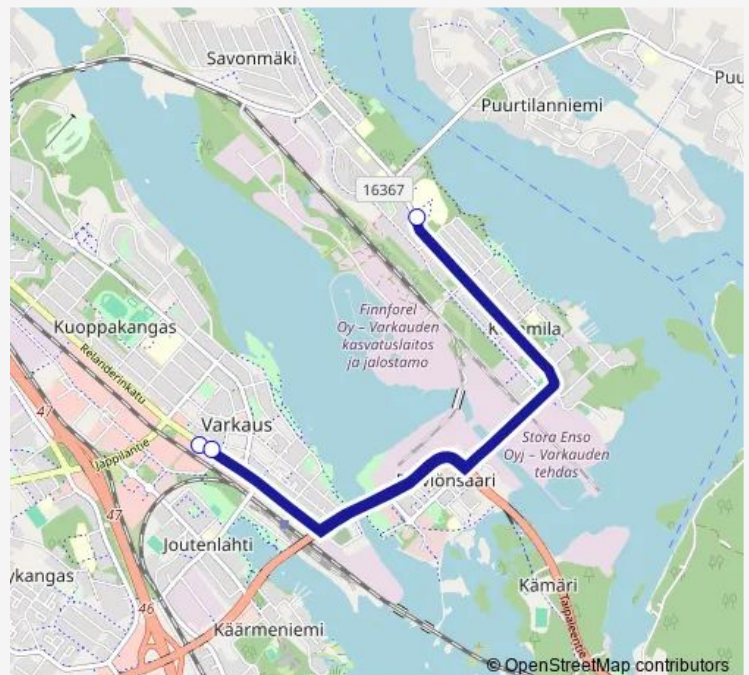

## Route schedule

Forum Ka — Forum Lu

Monday	08:00
Tuesday	08:00
Wednesday	08:00
Thursday	08:00
Friday	08:00
Saturday	—
Sunday	—

## Route info

Direction: Forum Ka

Stops: 3

Trip Duration: 7 hour 15 min

■ Taulumäki - Sairaala - Taulumäki

**BusMaps**

Bus time schedules and route maps are available in an offline PDF at [busmaps.com](https://busmaps.com). Use the [busmaps.com](https://busmaps.com) website to see live bus times, train schedule or subway schedule, and step-by-step directions for all public transit in Varkaus