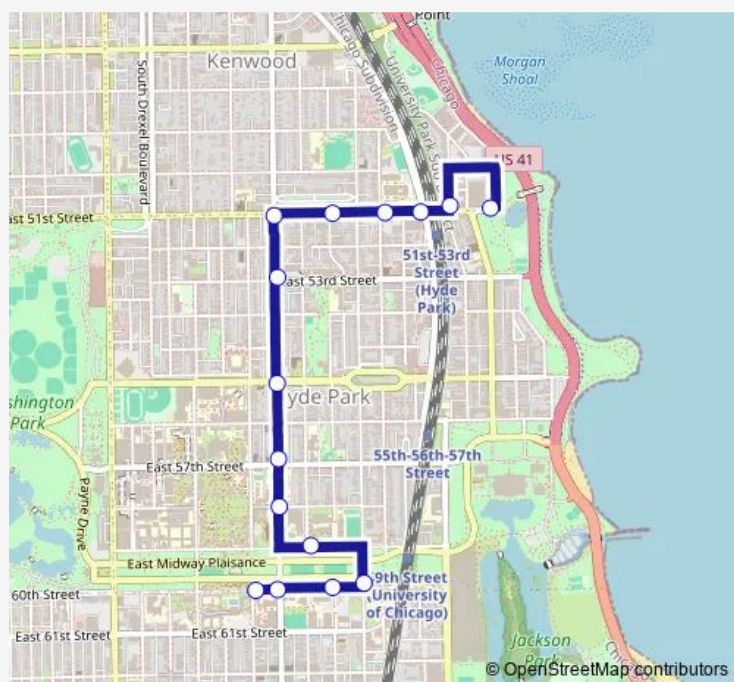

5800 S Ellis

Ellis & Midway Plaisance

60th Street & Ellis

1111 East 60th Street

60th Street & University

Route schedule

E Hyde Park & Lake Shore Drive — 60th Street & University

Monday 06:15-19:18

Tuesday 06:15-19:18

Wednesday 06:15-19:18

Thursday 06:15-19:18

Friday 06:15-19:18

Saturday 08:00-18:00

Sunday 08:00-18:00

Route info

Direction: E Hyde Park & Lake Shore Drive

Stops: 15

Trip Duration: 0 hour 15 min

172 — U. of Chicago/Kenwood

Direction

60th Street & University — E Hyde Park & Lake Shore Drive

15 stops

[Open route schedule](#)

60th Street & University

60th Street & Woodlawn

60th Street & Kenwood

Dorchester & 60th Street

59th Street & Kimbark

Woodlawn & 58th Street

Woodlawn & 57th Street

Woodlawn & 55th Street

Woodlawn & 53rd Street