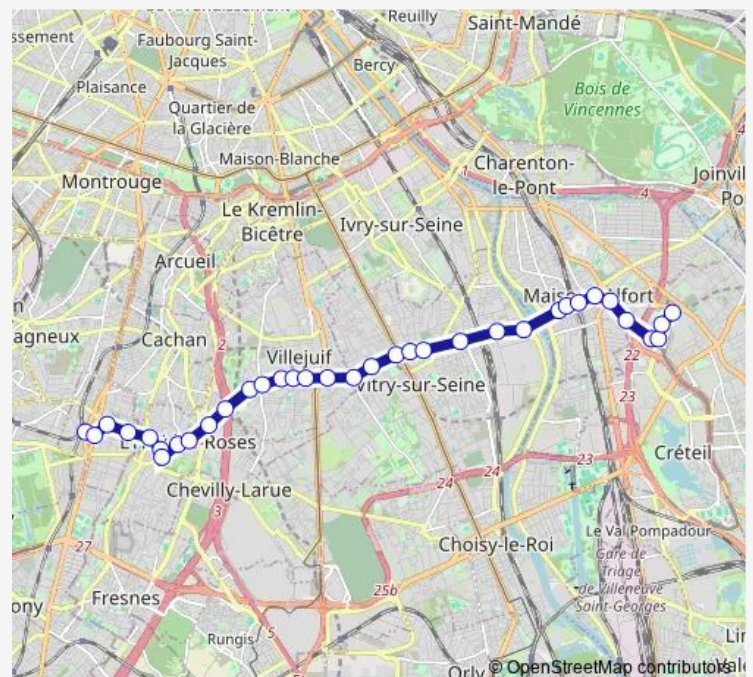

Hôpital Paul Guiraud

Route schedule

Hôpital Henri Mondor — Bourg-la-Reine Rer

Monday	04:55-00:30 ⁺¹
Tuesday	04:55-00:30 ⁺¹
Wednesday	04:55-01:30 ⁺¹
Thursday	04:55-00:30 ⁺¹
Friday	05:00-01:30 ⁺¹
Saturday	05:00-01:30 ⁺¹
Sunday	06:00-00:30 ⁺¹

Route info

Direction: Hôpital Henri Mondor

Stops: 33

Trip Duration: 0 hour 44 min

Verdun - République

République - Gaité

Centre Commercial

La Tournelle