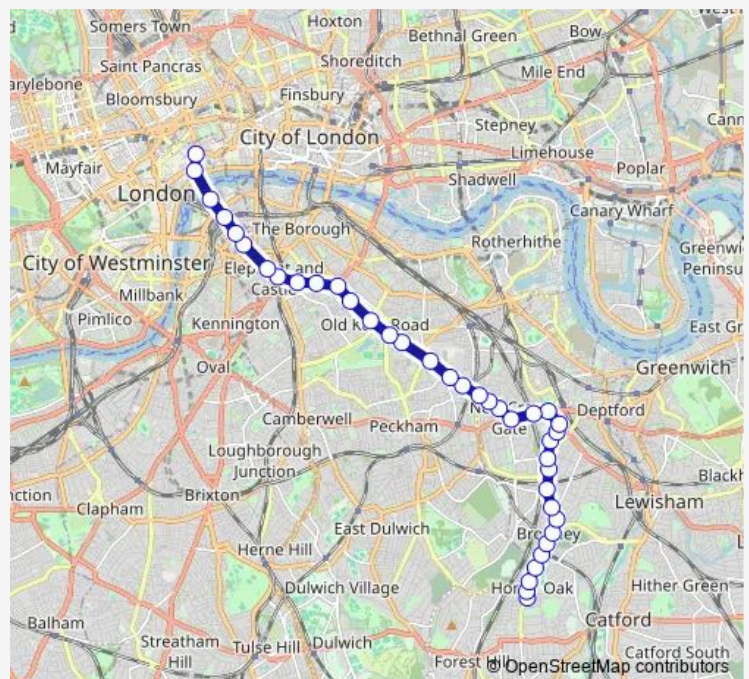

Thursday 00:00-23:45

Friday 00:00-23:45

Saturday 00:00-23:45

Sunday 00:00-23:45

Route info

Direction: Aldwych / Drury Lane

Stops: 33

Trip Duration: 0 hour 52 min

St George's Circus

The Old Vic

Waterloo Station / Waterloo Road

Waterloo Bridge / South Bank

Lancaster Place

Aldwych / Drury Lane

172 Bus time schedules and route maps are available in an offline PDF at busmaps.com. Use the busmaps.com website to see live bus times, train schedule or subway schedule, and step-by-step directions for all public transit in London