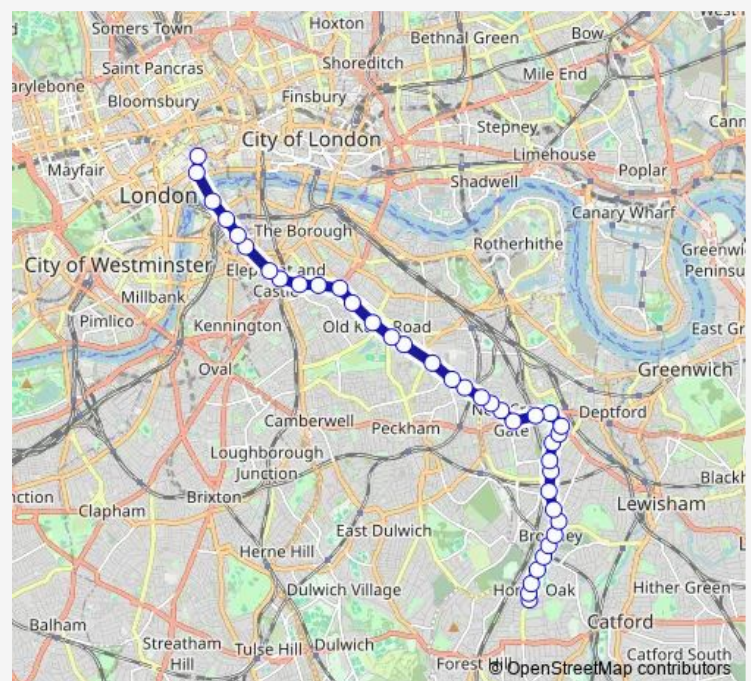

### Route schedule

Aldwych / Drury Lane — Brockley Rise / Chandos

Monday 00:00-23:45

Tuesday 00:00-23:45

Wednesday 00:00-23:45

Thursday 00:00-23:45

Friday 00:00-23:45

Saturday 00:00-23:45

### Route info

Direction: Aldwych / Drury Lane

Stops: 33

Trip Duration: 0 hour 39 min

Shardeloes Road / Lewisham Way

St. Donatts Road

Vesta Road

Millmark Grove