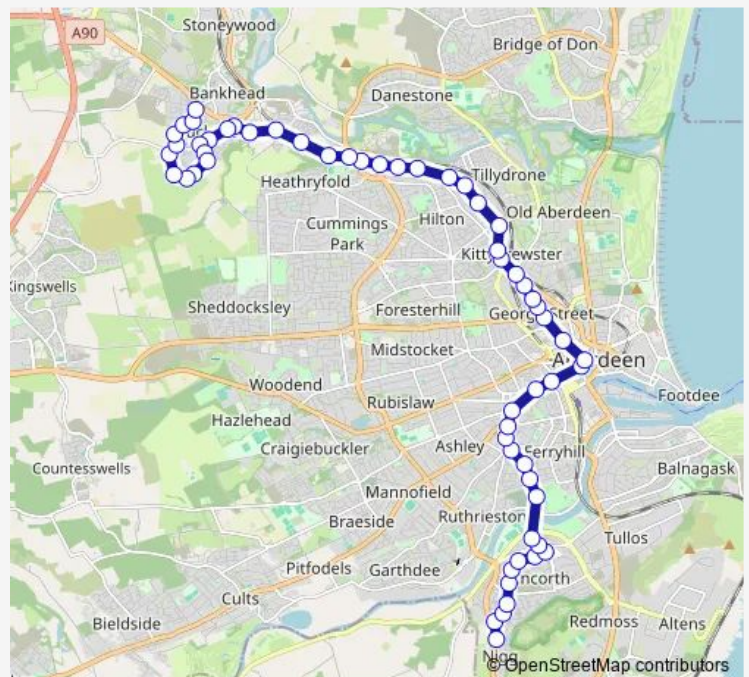

Thursday 19:24-23:30

Friday 19:24-23:30

Saturday 19:30-23:30

Sunday 19:30-23:30

Route info

Direction: Slessor Drive

Stops: 58

Trip Duration: 0 hour 50 min

172 — Faulds Gate - Dyce

Broad Street

Bon Accord Centre

Catherine Street

Charles Street

Fraser Street

Millbank Place

Erskine Street

Ashgrove Road

Northern Hotel (Stop A)

Burnett Place

Barron Street

Don Street

Queen Street

Anderson Road

Smithfield Lane

North Anderson Drive

Manor Drive

Manor Drive

Auchmill Terrace

Cairnfield Place

Newton Terrace

Howes Road

Kepplehills Road