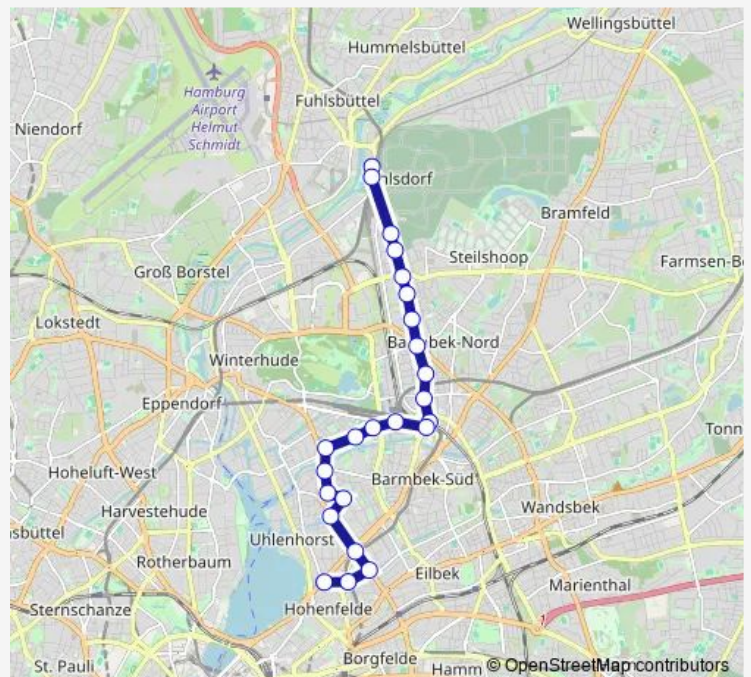

### Direction

Mundsburger Brücke — Hamburg U S Barmbek

12 stops

[Open route schedule](#)

Mundsburger Brücke

Hamburg U Mundsburg

Beethovenstraße

Schumannstraße

### Route schedule

Mundsburger Brücke — Hamburg U S Barmbek

Monday 04:53-00:35<sup>+1</sup>

Tuesday 04:53-00:35<sup>+1</sup>

Wednesday 04:53-00:35<sup>+1</sup>

Thursday 04:53-00:35<sup>+1</sup>

Friday 04:53-00:35<sup>+1</sup>

### Route info

Direction: Mundsburger Brücke

Stops: 12

Trip Duration: 0 hour 17 min

## Direction

Lentersweg — Mundsburger Brücke

30 stops

[Open route schedule](#)

Lentersweg

Ohkamp

Hamburg U Fuhlsbüttel Nord

Hamburg Flughafenstraße