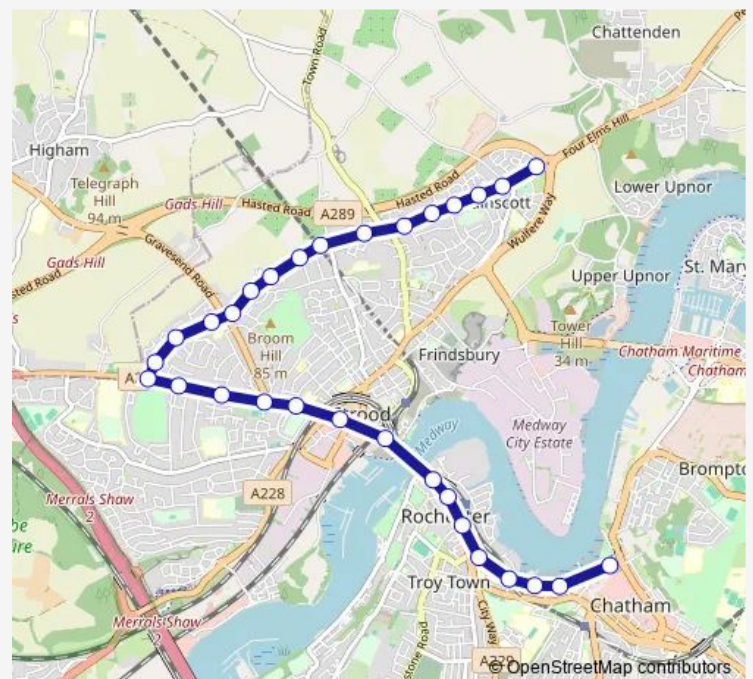

Harlech Close

Farm Hill Avenue

Hyperion Drive

Route schedule

Waterfront Bus Station — Liberty Park

Monday 10:00-13:00

Tuesday 10:00-13:00

Wednesday 10:00-13:00

Thursday 10:00-13:00

Friday 10:00-13:00

Saturday —

Sunday —

Route info

Direction: Waterfront Bus Station

Stops: 30

Trip Duration: 0 hour 23 min

Higham Road

Liberty Park

Direction

Liberty Park — Waterfront Bus Station

30 stops

[Open route schedule](#)

Liberty Park

Higham Road

Route info

Direction: Liberty Park

Stops: 30

Trip Duration: 0 hour 23 min

Furrell's Road

Bath Hard Lane

Hospital Lane

Anchorage House