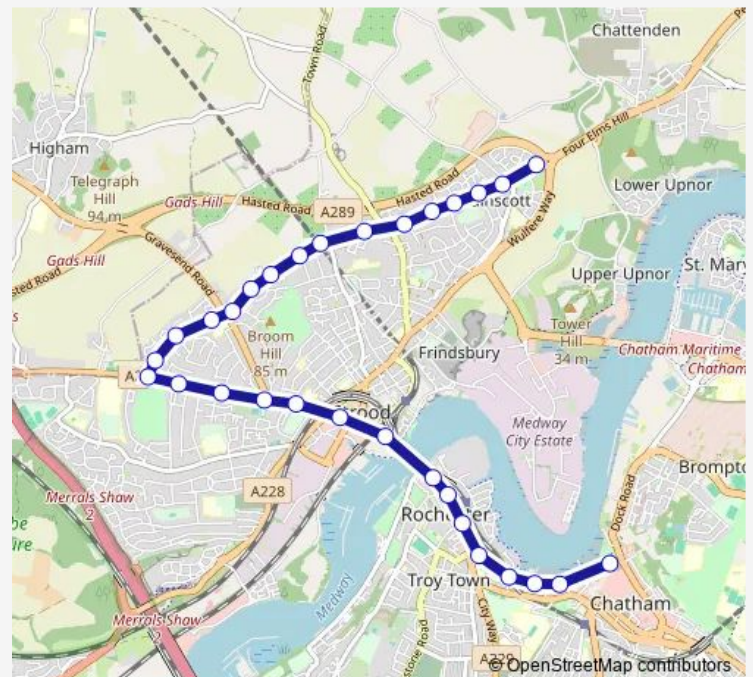

### Route schedule

Waterfront Bus Station — Liberty Park

Monday 10:00-13:00

Tuesday 10:00-13:00

Wednesday 10:00-13:00

Thursday 10:00-13:00

Friday 10:00-13:00

Saturday —

### Route info

Direction: Waterfront Bus Station

Stops: 30

Trip Duration: 0 hour 23 min

172 — Chatham - Strood - Wainscott

Lynette Avenue

Stonehorse Lane

Lower Rochester Road

Povey Avenue

Hollywood Lane Middle

Jarrett Avenue

Greenfields Close

Higham Road

Liberty Park

**Direction**

Liberty Park — Waterfront Bus Station

## Route info

Direction: Liberty Park

Stops: 30

Trip Duration: 0 hour 23 min

Furrell's Road

Bath Hard Lane

Hospital Lane

Anchorage House