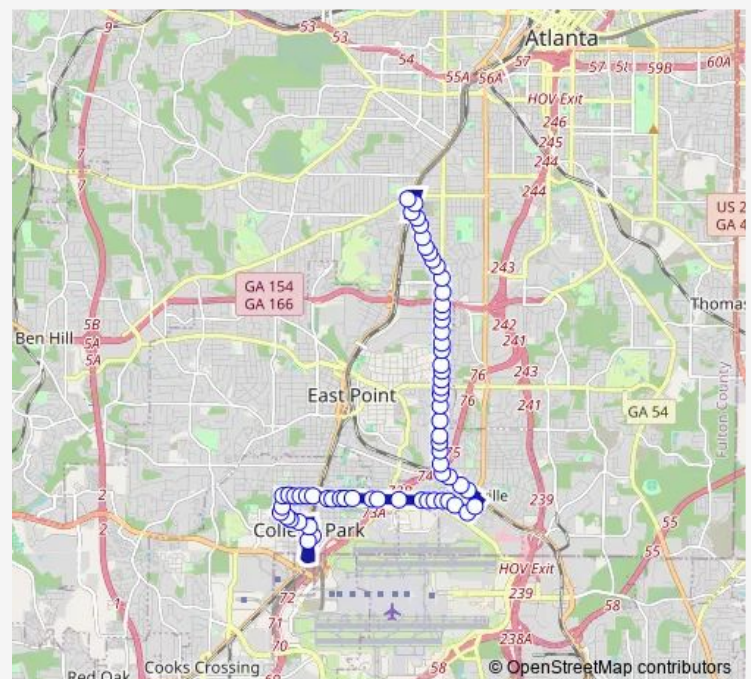

Sylvan RD SW @ Astor AVE Sw

Sylvan RD SW @ Estes Dr

Sylvan RD SW @ Lakewood AVE Sw

Sylvan RD @ Sampler Way

Sylvan RD @ Milledge St

Sylvan RD @ Oakleigh Dr

Sylvan RD @ Pegg Rd

Sylvan RD @ Parkside Ter

Sylvan RD @ Jefferson Ave

Sylvan RD @ Avebury Dr

Sylvan RD @ Glenway Dr

Route schedule

Oakland City Station — College Park Station - North Loop

Monday 05:55-00:40⁺¹

Tuesday 05:55-00:40⁺¹

Wednesday 05:55-00:40⁺¹

Thursday 05:55-00:40⁺¹

Friday 05:55-00:40⁺¹

Saturday 06:40-00:40⁺¹

Sunday 06:40-00:40⁺¹

Route info

Direction: Oakland City Station

Stops: 61

Trip Duration: 0 hour 33 min

172 — Sylvan Road / Virginia Avenue

Sylvan RD @ Cleveland Ave

Sylvan RD @ Reed Ave

Sylvan RD @ Cedar Ave

Sylvan RD @ Poplar St

Sylvan RD @ Baker Dr

Sylvan RD @ 3107

Sylvan RD @ N Central Ave