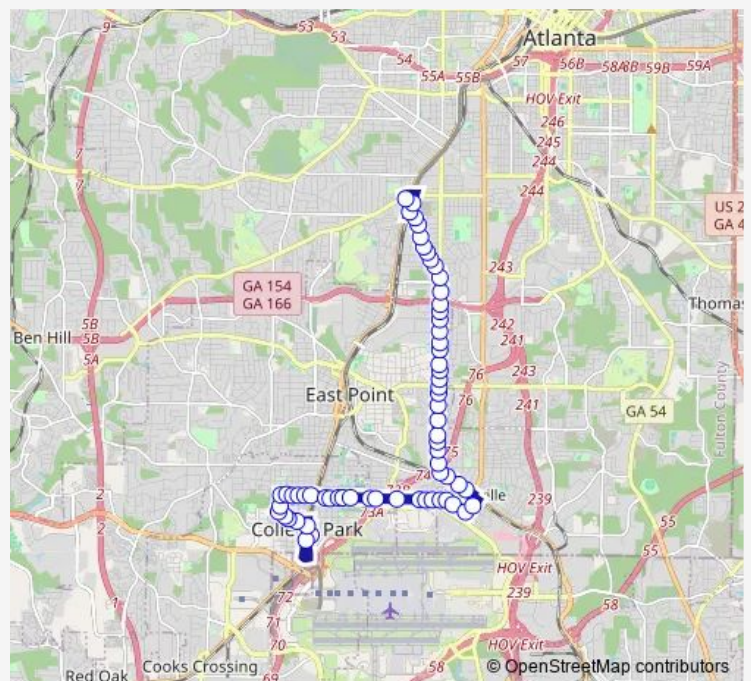

Langston AVE SW @ Murphy AVE Sw

Langston AVE @ Deckner Ave

Langston AVE @ Hood Dr

LANGSTON AVE @ KATHERWOOD DR

LANGSTON AVE @ HARTE DR

LANGSTON AVE @ VICTORY DR

LANGSTON AVE SW @ BIRCH ST SW

LANGSTON AVE @ SYLVAN PL

SYLVAN RD SW @ ASTOR AVE SW

SYLVAN RD SW @ ESTES DR

SYLVAN RD SW @ LAKEWOOD AVE SW

SYLVAN RD @ SAMPLER WAY

SYLVAN RD @ MILLEDGE ST

SYLVAN RD @ OAKLEIGH DR

SYLVAN RD @ PEGG RD

SYLVAN RD @ PARKSIDE TER

SYLVAN RD @ JEFFERSON AVE

SYLVAN RD @ AVEBURY DR

SYLVAN RD @ GLENWAY DR

Route schedule

Oakland City Station — COLLEGE PARK STATION - NORTH LOOP

Monday	05:55-00:40 ⁺¹
Tuesday	05:55-00:40 ⁺¹
Wednesday	05:55-00:40 ⁺¹
Thursday	05:55-00:40 ⁺¹
Friday	05:55-00:40 ⁺¹
Saturday	06:40-00:40 ⁺¹
Sunday	06:40-00:40 ⁺¹

Route info

Direction: Oakland City Station

Stops: 61

Trip Duration: 0 hour 36 min

172 — Sylvan Road / Virginia Avenue

SYLVAN RD @ CLEVELAND AVE

SYLVAN RD @ REED AVE

SYLVAN RD @ CEDAR AVE