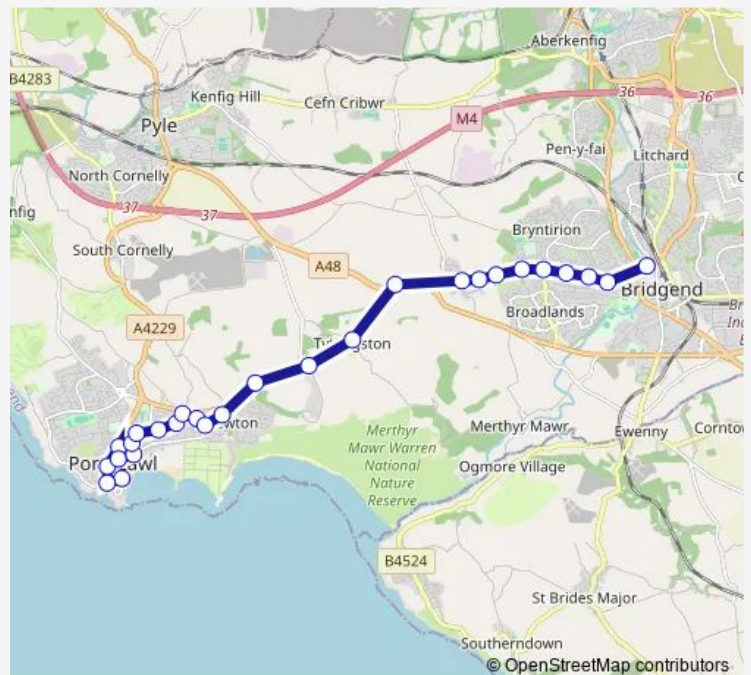

Mackworth Arms

Village Farm

Hillcrest

Route schedule

Porthcawl Metrolink 4 — Bridgend Bus Station Stand 7

Monday —

Tuesday —

Wednesday —

Thursday —

Friday —

Saturday —

Sunday 11:21-20:21

Route info

Direction: Porthcawl Metrolink 4

Stops: 27

Trip Duration: 0 hour 25 min

172 — Bridgend - Porthcawl

Ogmore Social Club

Broadlands

Phillip Avenue

West House Dip

West House Corner

Bridgend Bus Station Stand 7

Direction

Bridgend Bus Station Stand 6 — Porthcawl Metrolink 4

23 stops

[Open route schedule](#)

Bridgend Bus Station Stand 6

West House Corner

West House Dip

Phillip Avenue

Broadlands