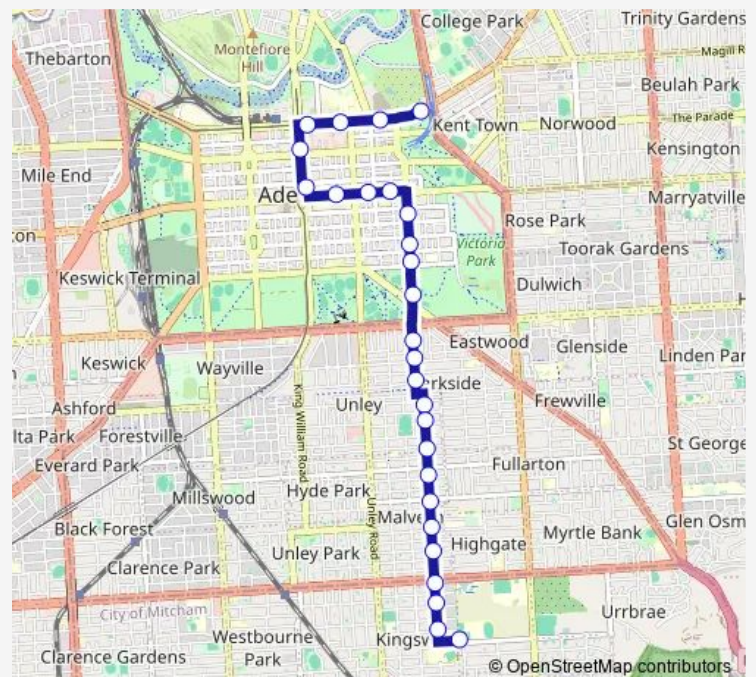

Stop U1 North Tce - South side

Stop C3 King William St - East side

Stop F2 King William St - North East side

Stop G2 Wakefield St - North side

Stop H1 Wakefield St - North side

Stop I1 Wakefield St - North side

Stop 5 Duthy St - East side

Stop 6 Duthy St - East side

Stop 7 Duthy St - East side

Stop 8 Duthy St - East side

### Route schedule

Stop 1 Botanic Rd - South East side — Stop 13 Tutt Ave - North side

Monday 06:46-23:44

Tuesday 06:46-23:44

Wednesday 06:46-23:44

Thursday 06:46-23:44

Friday 06:46-23:44

Saturday 07:01-23:29

### Route info

Direction: Stop 1 Botanic Rd - South East side

Stops: 27

Trip Duration: 0 hour 36 min

172 — Kingswood to City

Stop 9 Duthy St - East side

Stop 9A Duthy St - East side

Stop 10 Harrow Tce - East side