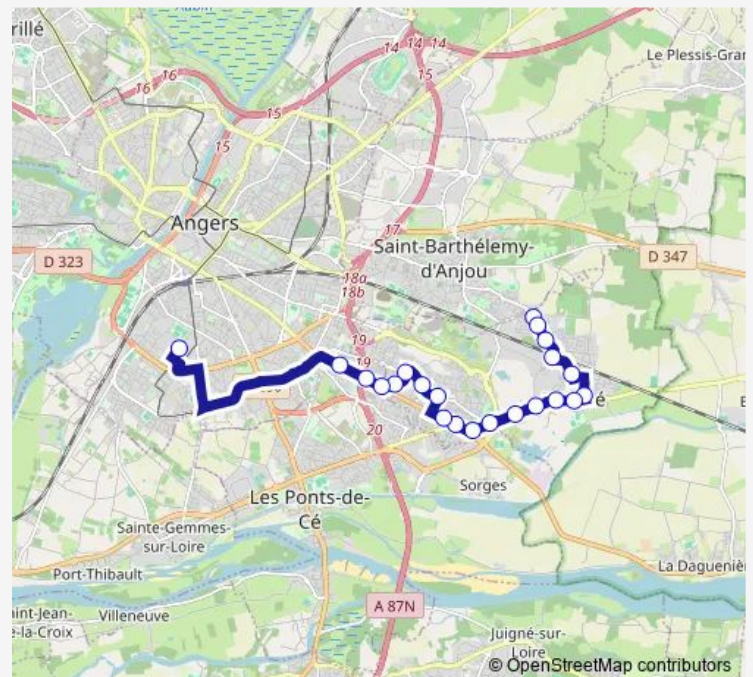

Léo Lagrange

Val de Loire

Éclateries

Route schedule

Quantinière — Lycée Chevrollier

Monday 07:14

Tuesday 07:14

Wednesday 07:14

Thursday 07:14

Friday 07:14

Saturday —

Sunday —

Route info

Direction: Quantinière

Stops: 22

Trip Duration: 0 hour 41 min

172 — Chevrolier

Direction

Ménard — Lycée Chevrollier

9 stops

[Open route schedule](#)

Ménard

Chouteau

Fresnaies

Marais

Bellevue

Léo Lagrange

Val de Loire

Éclateries

Lycée Chevrollier

Route schedule

Ménard — Lycée Chevrollier