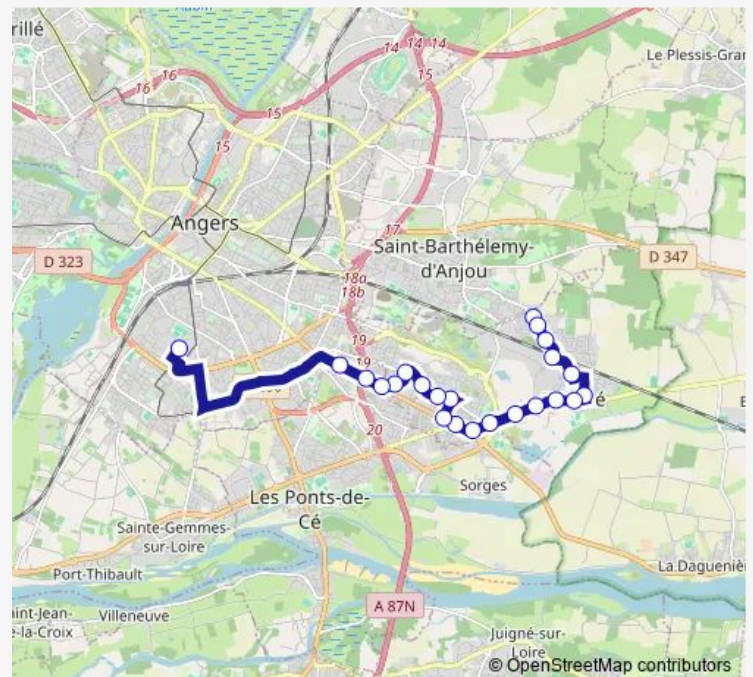

08-mai

Trélazé Gare

Mauriac

Route schedule

Lycée Chevrollier — Quantinière

Monday 18:10

Tuesday 18:10

Wednesday 18:10

Thursday 18:10

Friday 18:10

Saturday —

Sunday —

Route info

Direction: Lycée Chevrollier

Stops: 23

Trip Duration: 0 hour 39 min

172 — Chevrollier

Malraux

Quantinière

Direction

Quantinière — Lycée Chevrollier

23 stops

[Open route schedule](#)

Quantinière