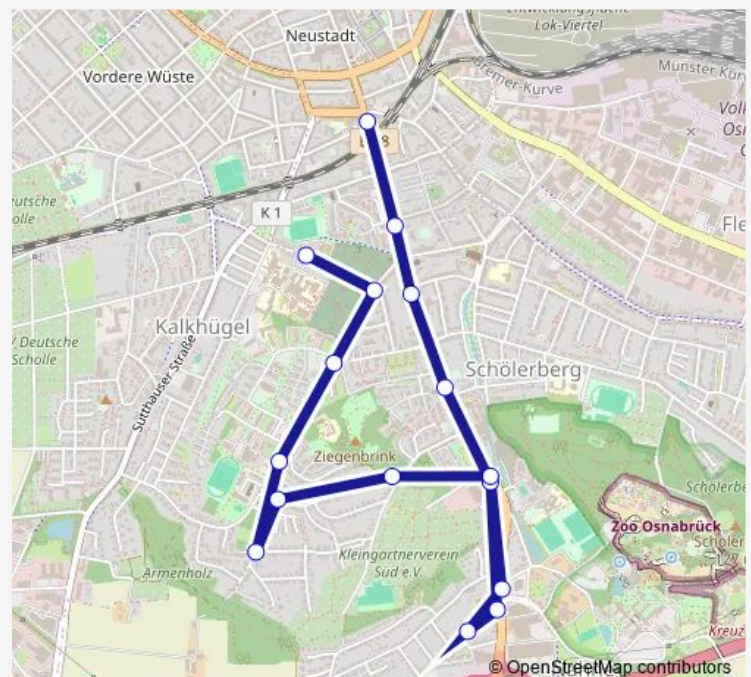

### Direction

Osnabrück Rosenplatz — Osnabrück Magdalenenstraße

16 stops

[Open route schedule](#)

Osnabrück Rosenplatz

Osnabrück Landessozialamt

Osnabrück Lutherkirche

Osnabrück Schölerberg

Osnabrück Kinderhospital/Jugendherberge

Osnabrück Paradiesweg

Osnabrück Nahne

Osnabrück Paradiesweg

Osnabrück Kinderhospital/Jugendherberge

Osnabrück Am Funkturm

Osnabrück Wilhelm-Mentrup-Weg

Osnabrück Berningshöhe

### Route schedule

Osnabrück Rosenplatz — Osnabrück Magdalenenstraße

Monday 12:40-13:25

Tuesday 12:40-13:25

Wednesday 12:40-13:25

Thursday 12:40-13:25

Friday 12:40-13:25

Saturday —

### Route info

Direction: Osnabrück Rosenplatz

Stops: 16

Trip Duration: 0 hour 24 min

172 Bus time schedules and route maps are available in an offline PDF at [busmaps.com](https://busmaps.com). Use the [busmaps.com](https://busmaps.com) website to see live bus times, train schedule or subway schedule, and step-by-step directions for all public transit in Osnabrueck