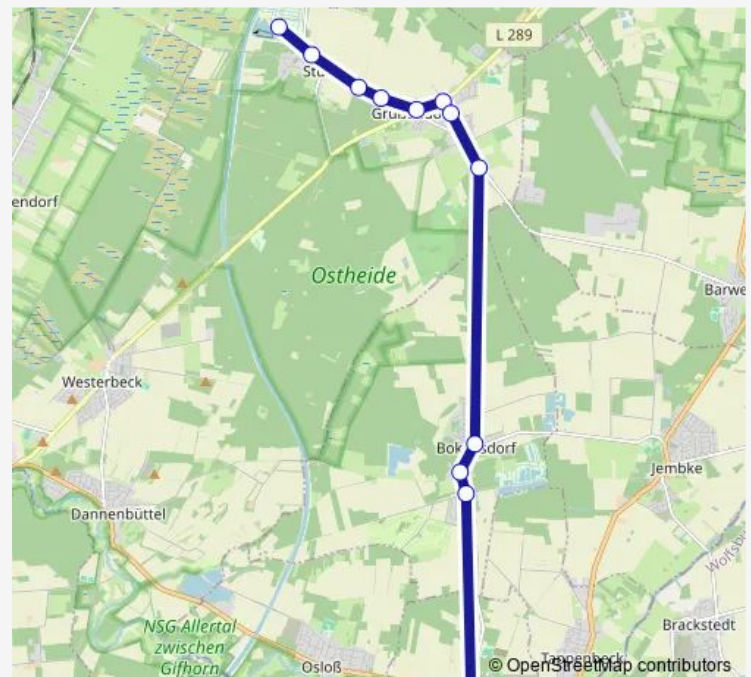

### Direction

Weyhausen, Schule — Westerbeck, Schulzentrum

12 stops

[Open route schedule](#)

Weyhausen, Schule

Bokensdorf, Osloßer Weg

Bokensdorf, Rathaus

Bokensdorf, Friedhof

### Route schedule

Weyhausen, Schule — Westerbeck, Schulzentrum

Monday 07:30-09:15

Tuesday 07:30-09:15

Wednesday 07:30-09:15

Thursday 07:30-09:15

Friday 07:30-09:15

Saturday —

### Route info

Direction: Weyhausen, Schule

Stops: 12

Trip Duration: 0 hour 30 min

## Route info

Direction: Weyhausen, Schule

Stops: 12

Trip Duration: 0 hour 22 min