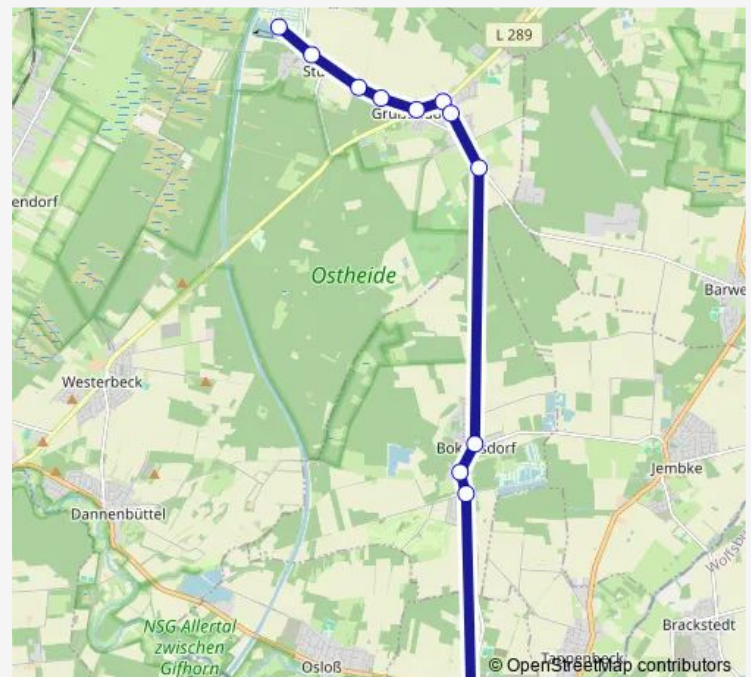

### Direction

Weyhausen, Schule — Westerbeck, Schulzentrum

12 stops

[Open route schedule](#)

Weyhausen, Schule

Bokensdorf, Osloßer Weg

Bokensdorf, Rathaus

Bokensdorf, Friedhof

### Route schedule

Weyhausen, Schule — Westerbeck, Schulzentrum

Monday 07:30-09:15

Tuesday 07:30-09:15

Wednesday 07:30-09:15

Thursday 07:30-09:15

Friday 07:30-09:15

Saturday —

### Route info

Direction: Weyhausen, Schule

Stops: 12

Trip Duration: 0 hour 30 min

## Route info

Direction: Weyhausen, Schule

Stops: 12

Trip Duration: 0 hour 22 min