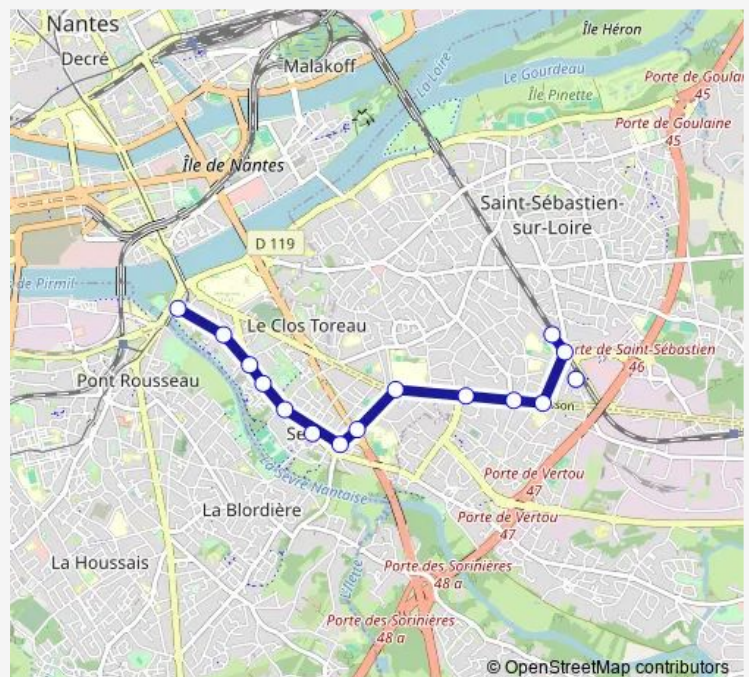

Sèvres

Oliveraie

Palmiers

Ripossière

St-Jacques

Pirmil

Route schedule

René Bernier — Pirmil

Monday 17:15

Tuesday 17:15

Wednesday 12:25

Thursday 17:15

Friday 17:15

Saturday —

Sunday —

Route info

Direction: René Bernier

Stops: 16

Trip Duration: 0 hour 18 min

Direction

Pirmil — René Bernier

15 stops

[Open route schedule](#)

Pirmil