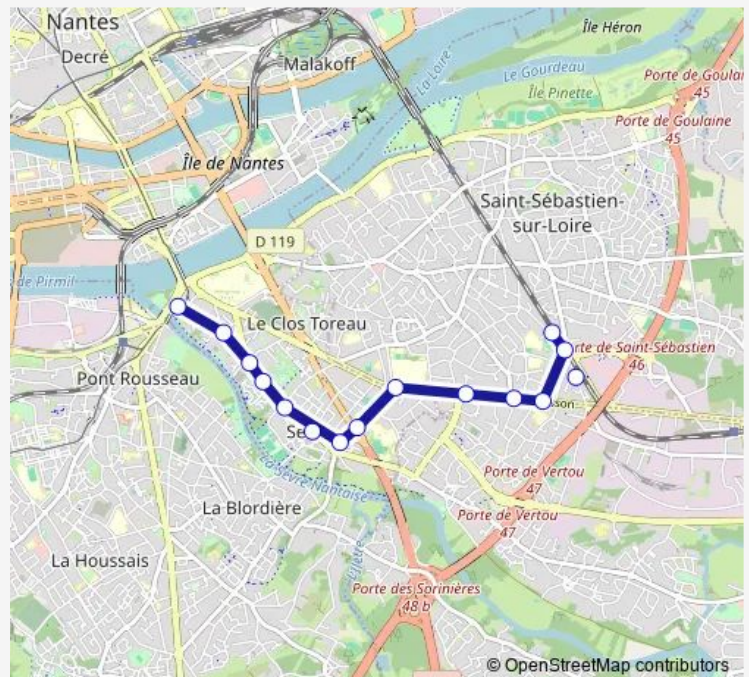

Sèvres

Oliveraie

Palmiers

Ripossière

St-Jacques

Pirmil

Route schedule

René Bernier — Pirmil

Monday 17:15

Tuesday 17:15

Wednesday 12:25

Thursday 17:15

Friday 17:15

Saturday —

Sunday —

Route info

Direction: René Bernier

Stops: 16

Trip Duration: 0 hour 18 min

Direction

Pirmil — René Bernier

15 stops

[Open route schedule](#)

Pirmil
St-Jacques
Ripossière
Palmiers
Oliveraie
Sèvres
Roches Vertes
Bourdonnières
Joliverie
Chapeau Verni
Moulin
Printemps
Frêne Rond
Grande Lande
René Bernier