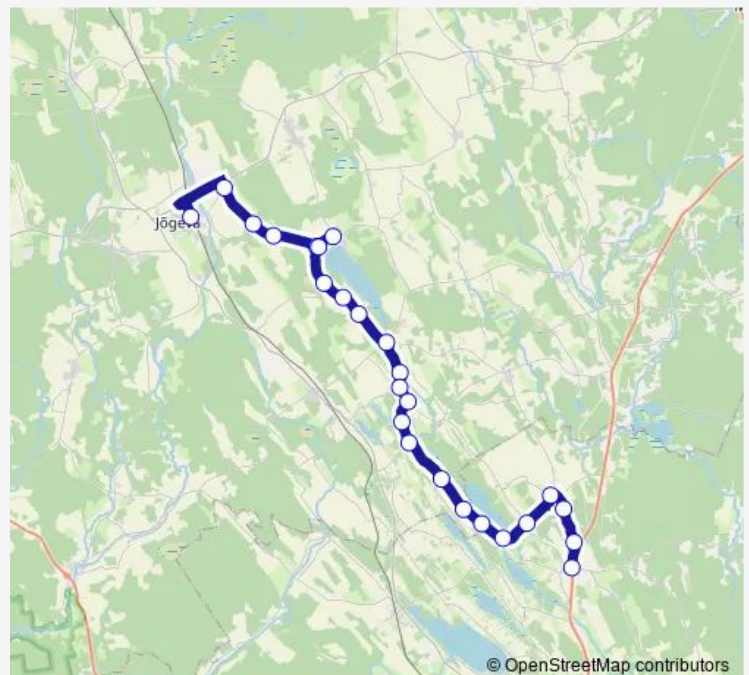

Thursday 12:50

Friday 12:50

Saturday —

Sunday —

Route info

Direction: Jõgeva

Stops: 25

Trip Duration: 0 hour 50 min